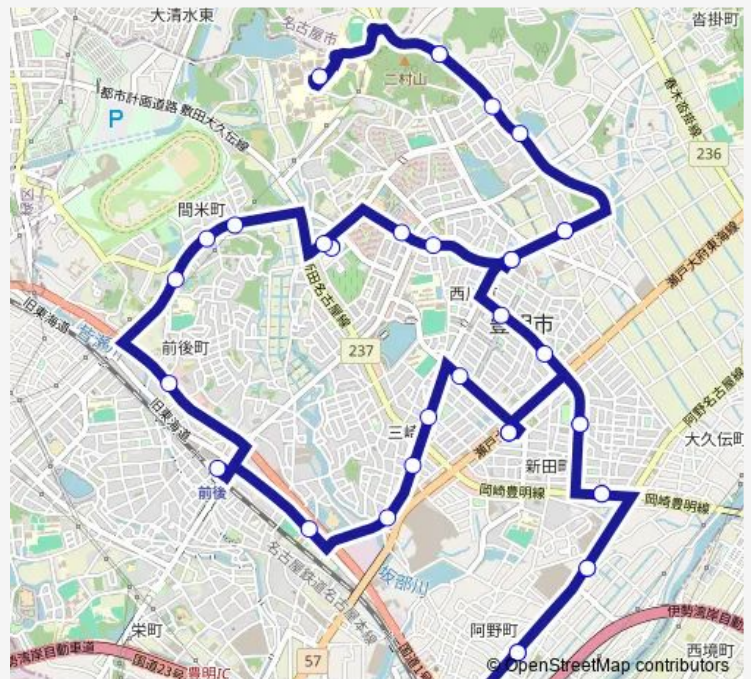

Thursday 09:50

Friday 09:50

Saturday 09:50

Sunday 09:50

Route info

Direction: 文化会館

Stops: 34

Trip Duration: 1 hour 31 min