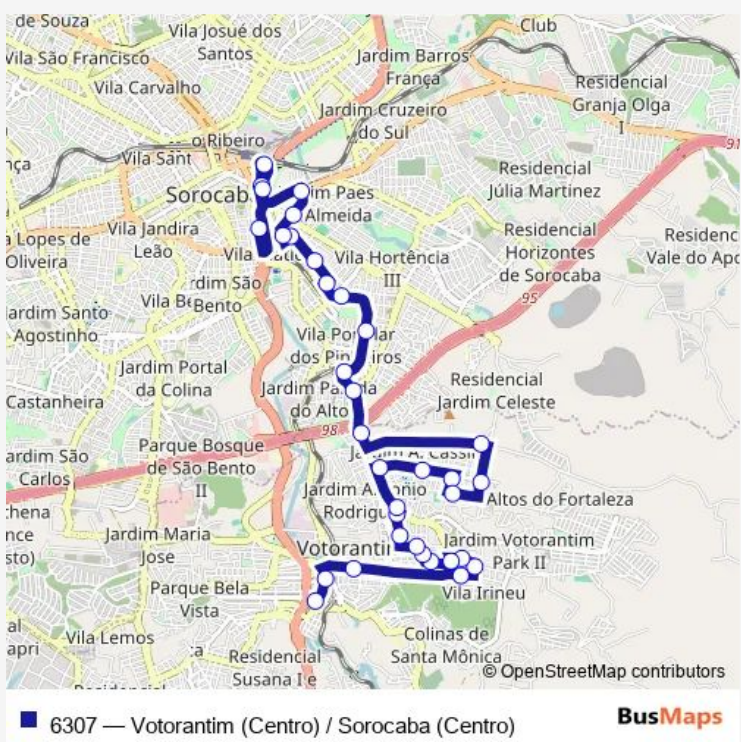

Route schedule

Avenida Vereador Newton Vieira Soares, 295 — Rua Leopoldo Machado, 310

Monday	04:50-18:20
Tuesday	04:50-18:20
Wednesday	04:50-18:20
Thursday	04:50-18:20
Friday	04:50-18:20
Saturday	06:40-15:20
Sunday	—

Route info

Direction: Avenida Vereador Newton Vieira Soares, 295

Stops: 34

Trip Duration: 0 hour 39 min

Rua Honduras, 31

Avenida Paraguai, 309-459

Rua Cervantes, 403

Rua Madrid, 445

Rua Manoel Lopes, 387

Rua Santa Maria, 202

Rua Newton Prado, 344

Rua Doutor Ruy Barbosa, 177

Rua Constantino Senger, 13-49

Rua Doutor Paula Souza, 185

Rua Doutor Álvaro Soares, 57-105

Avenida Dom Aguirre, Centro

Route schedule

Rua Leopoldo Machado, 310 — Avenida Vereador Newton Vieira Soares, 295

Monday 06:30-22:50

Tuesday 06:30-22:50

Wednesday 06:30-22:50

Thursday 06:30-22:50

Friday 06:30-22:50

Saturday 07:25