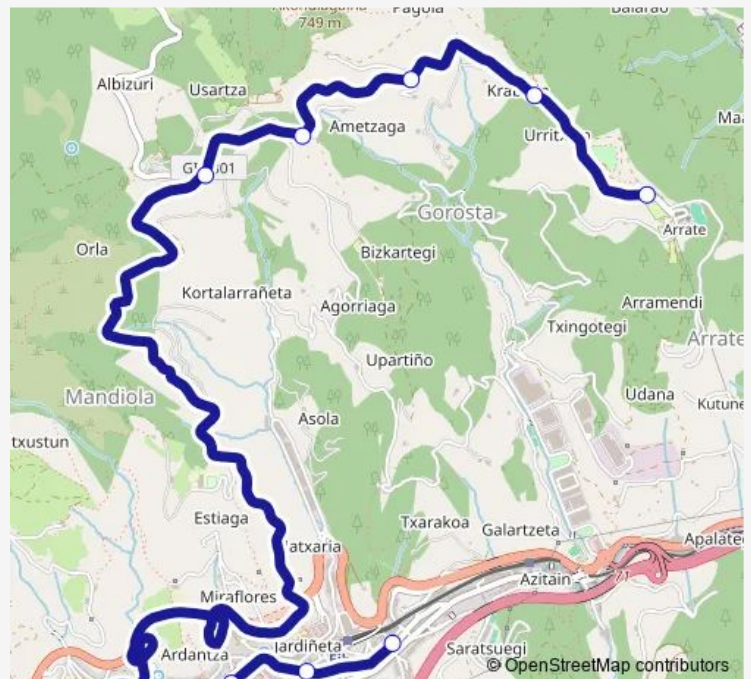

Monday 14:00

Tuesday 14:00

Wednesday 14:00

Thursday 14:00

Friday 14:00

Saturday 14:00

Sunday 09:00-18:00

Route info

Direction: Urkizu

Stops: 8

Trip Duration: 0 hour 18 min

L 60 — Eibar - Arrate

Direction

Arrate — Untzaga

6 stops

[Open route schedule](#)

Monday	14:30
Tuesday	14:30
Wednesday	14:30
Thursday	14:30
Friday	14:30
Saturday	14:30
Sunday	09:30-18:30

Route info

Direction: Arrate

Stops: 6

Trip Duration: 0 hour 15 min

L 60 Bus time schedules and route maps are available in an offline PDF at busmaps.com. Use the busmaps.com website to see live bus times, train schedule or subway schedule, and step-by-step directions for all public transit in Eibar