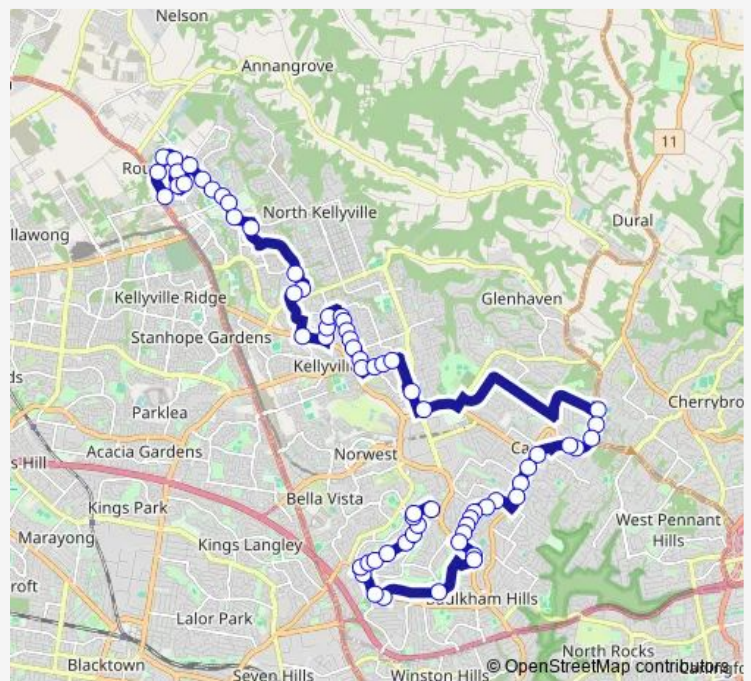

Adelphi St After Noble Way

Adelphi St At Mackay Way

Adelphi St After Yellowgum Av

Rouse Hill Public School, Clower Av

Clower Av Opp Panmure St

Mile End Rd After Clower Av

Withers Rd At Mile End Rd

Withers Rd After Milford Dr

Withers Rd Opp Hills Centenary Park

Withers Rd At Bentley Av

Our Lady Of The Angels Primary School, Withers Rd

Withers Rd Opp Rouse Hill High School

Mungerie Rd After Guardian Av

Brampton Dr Opp Mayda Pl

Brampton Dr After Iwan Pl

Brampton Dr At Stafford Way

Windsor Rd After Poole Rd

Acres Rd Opp Spring Rd

Acres Rd At Harley Pl

Route schedule

Adelphi St After Mile End Rd — St Michael's Primary School, Chapel Lane

Monday	07:10
Tuesday	07:10
Wednesday	07:10
Thursday	07:10
Friday	07:10
Saturday	—
Sunday	—

Route info

Direction: Adelphi St After Mile End Rd

Stops: 65

Trip Duration: 1 hour 30 min

2033 — Rouse Hill Shops to Crestwood PS via Castle Hill

Acres Rd After Diana Av

Greenwood Rd At Mawarra Cres

Greenwood Rd At Kinarra Av