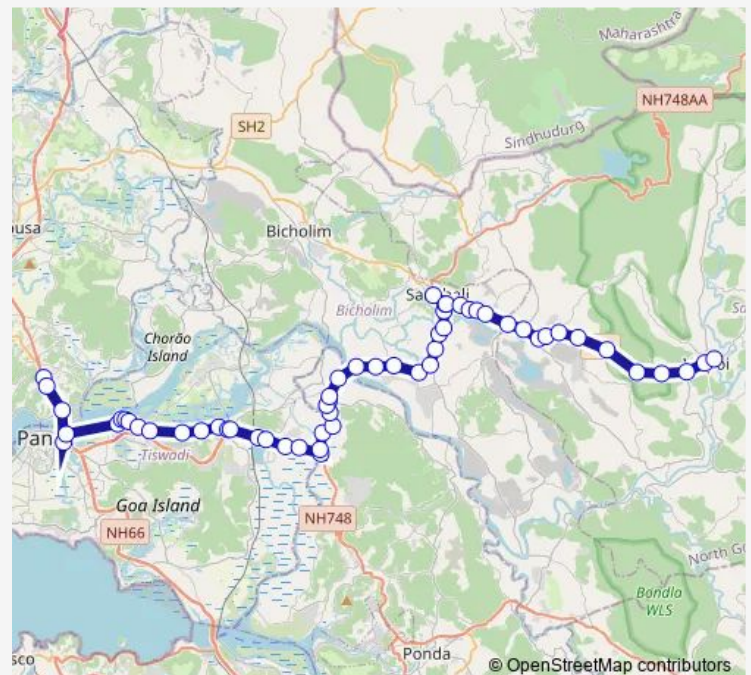

Syngenta

Dhulaper

Banastari

Route schedule

Training College — Valpoi KTC Bus Stand

Monday 17:45

Tuesday 17:45

Wednesday 17:45

Thursday 17:45

Friday 17:45

Saturday 17:45

Sunday 17:45

Route info

Direction: Training College

Stops: 57

Trip Duration: 1 hour 45 min