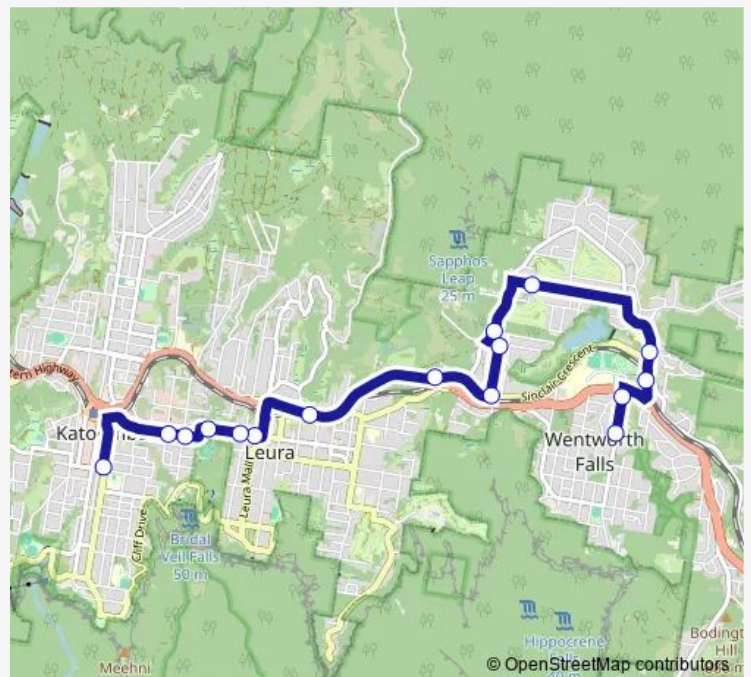

School Bus 8702 Wentworth Falls PS to St Canices Ps

[Go to website](#)

Direction

Falls Rd Opp Wentworth Falls Public School — Lurline St At Waratah St

16 stops

[Open route schedule](#)

- Falls Rd Opp Wentworth Falls Public School
- Falls Rd Opp Wilson Park
- Station St Opp Wentworth Falls Station
- Blaxland Rd Opp Westbourne Av
- 96 Waratah Rd
- Blaxland Rd At Bass Rd
- Hill St At Cook Rd
- Hill St At Sinclair Cres
- Sinclair Cres At Great Western Hwy
- Great Western Highway Opp Leura Public School
- Megalong St At Leura Mall
- Megalong St After Wascoe St
- Megalong St After Commonwealth St
- Lovel St At Govett St
- Lovel St At Wilson St
- Lurline St At Waratah St

Route schedule

Falls Rd Opp Wentworth Falls Public School — Lurline St At Waratah St

Monday	14:30
Tuesday	14:30
Wednesday	14:30
Thursday	—
Friday	—
Saturday	—
Sunday	—

Route info

Direction: Falls Rd Opp Wentworth Falls Public School

Stops: 16

Trip Duration: 0 hour 25 min

8702 — Wentworth Falls PS to St Canices Ps

8702 School Bus time schedules and route maps are available in an offline PDF at busmaps.com. Use the busmaps.com website to see live bus times, train schedule or subway schedule, and step-by-step directions for all public transit in Katoomba

The schedule is provided in the local timezone. Times with "(+1)" indicate departures on the next day.

PDF file created on 2025-01-16

2024 BusMaps.com - All Rights Reserved