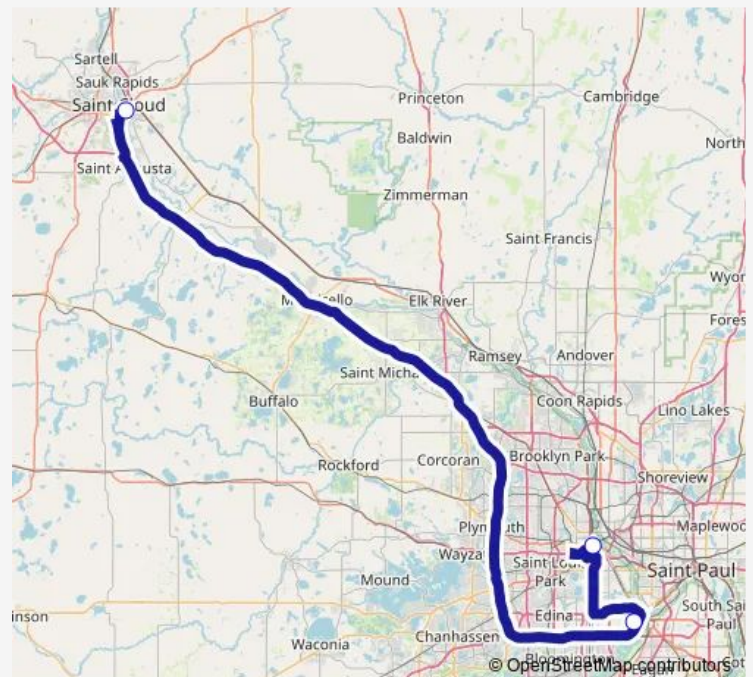

Bus Jefferson 687

[Go to website](#)

Direction

St. Cloud (St. Cloud State - Atwood) — Minneapolis

3 stops

[Open route schedule](#)

St. Cloud (St. Cloud State - Atwood)

MSP Airport

Minneapolis

Route schedule

St. Cloud (St. Cloud State - Atwood) — Minneapolis

Monday	20:10
Tuesday	—
Wednesday	—
Thursday	20:10
Friday	20:10
Saturday	20:10
Sunday	20:10

Route info

Direction: St. Cloud (St. Cloud State - Atwood)

Stops: 3

Trip Duration: 2 hour 5 min

Jefferson 687

BusMaps

Jefferson 687 Bus time schedules and route maps are available in an offline PDF at busmaps.com. Use the busmaps.com website to see live bus times, train schedule or subway schedule, and step-by-step directions for all public transit in Minneapolis