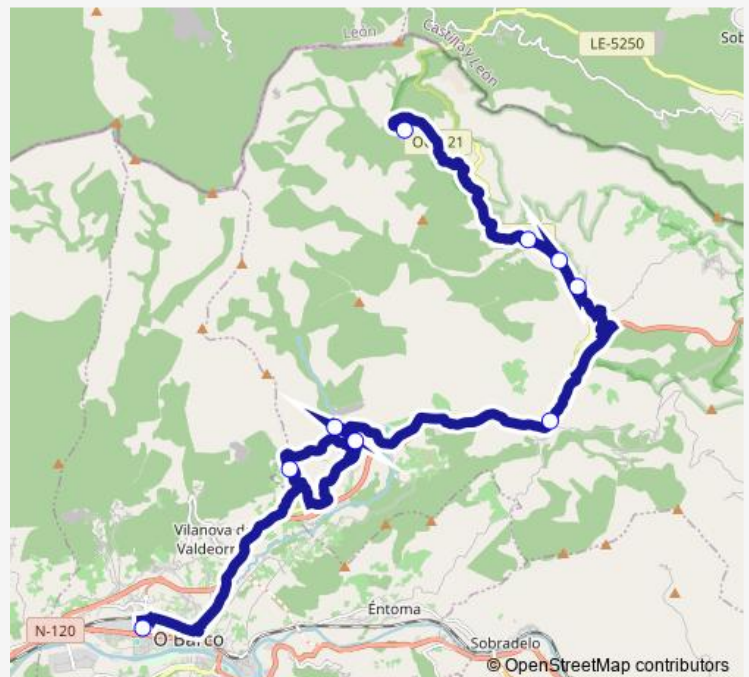

O Barco de Valdeorras — Oulego (praza)

Monday	16:05
Tuesday	16:05
Wednesday	16:05
Thursday	16:05
Friday	16:05
Saturday	—
Sunday	—

Route info

Direction: O Barco de Valdeorras

Stops: 9

Trip Duration: 0 hour 57 min

Monday 09:13

Tuesday 09:13

Wednesday 09:13

Thursday 09:13

Friday 09:13

Saturday —

Sunday —

Route info