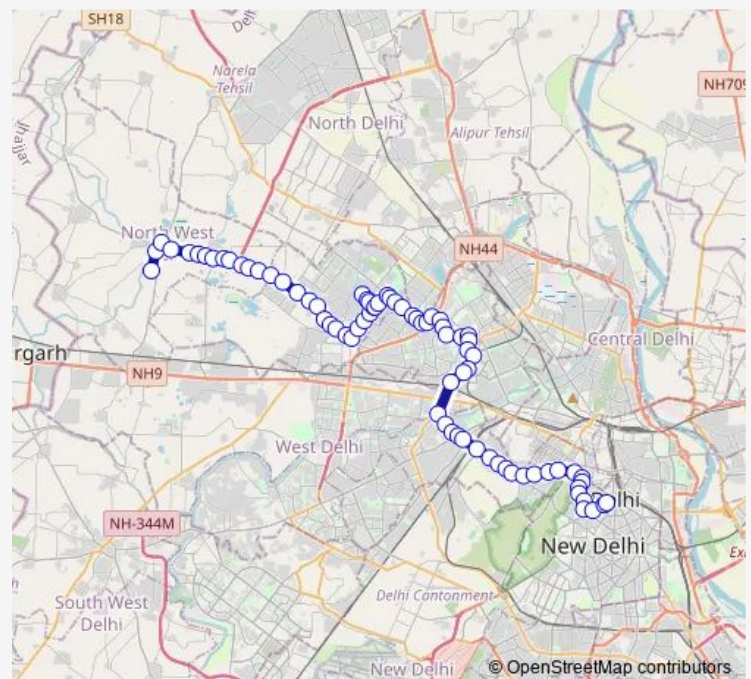

Saturday 05:30-08:15

Sunday 05:30-08:15

Route info

Direction: Kanjhawala Depot

Stops: 77

Trip Duration: 1 hour 55 min

114+990_Dn

Mangol Pur Khurd

Avantika Crossing

Rohini Sec-1 Avantika

Avantika Sec- 3-4

Rohini Sec 3/4/5/6 Xing (Vishram Chowk)

Rithala Crossing

Rithala School

Rithala Village

Rithala School