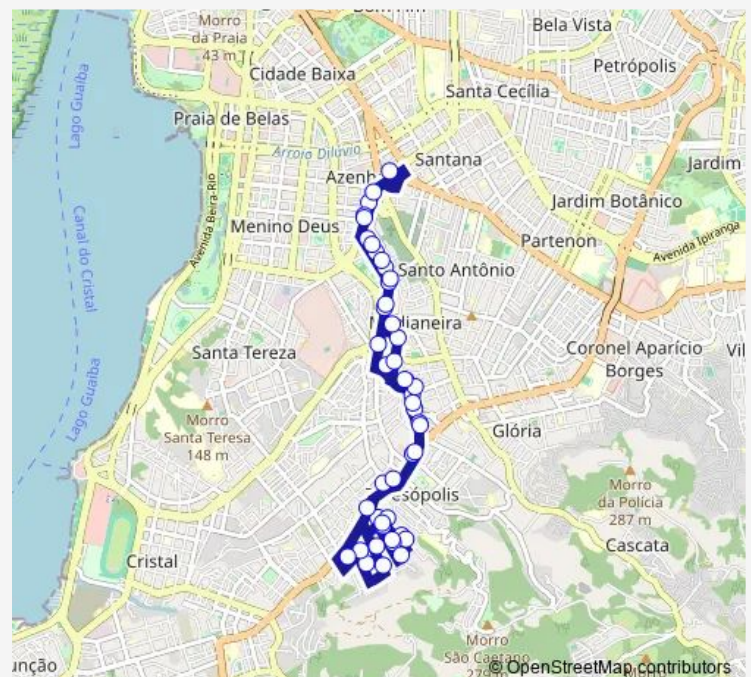

Saturday —

Sunday —

Route info

Direction: Princesa Isabel AL 160

Stops: 46

Trip Duration: 1 hour 7 min

A851 — Alimentadora / Nonoai / Erechim / Costa Lima

Taveira Junior 321