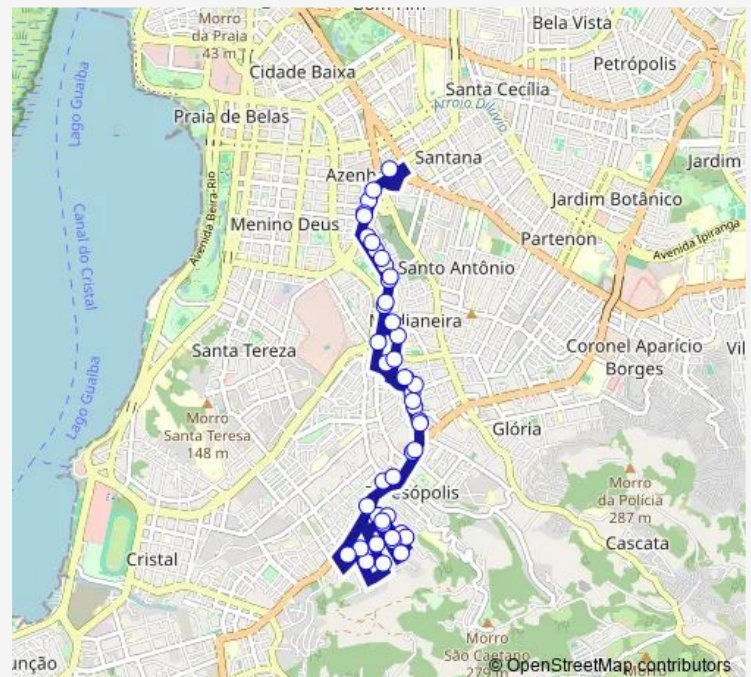

Saturday —

Sunday —

Route info

Direction: Princesa Isabel AL 160

Stops: 46

Trip Duration: 1 hour 7 min

Taveira Junior 321

Taveira Junior DF 507