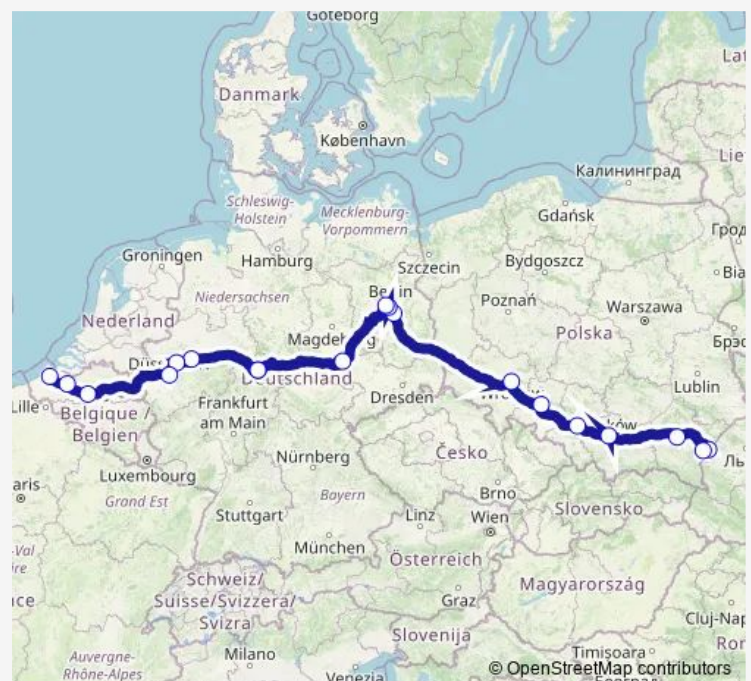

Halle (Saale), Hauptbahnhof/Zob

Kassel Bahnhof Wilhelmshöhe

Kassel Bahnhof Wilhelmshöhe

Dortmund Hbf

Essen Hbf

D-Worringer Platz,W57

Brussels-North train station

Ghent Dampoort (Bus parking)

Bruges (Station Brugge)

Route schedule

Medyka, Border Crossing — Bruges (Station Brugge)

Monday	16:35
Tuesday	16:35
Wednesday	16:35
Thursday	16:35
Friday	16:35
Saturday	16:35
Sunday	16:35

Route info

Direction: Medyka, Border Crossing

Stops: 19

Trip Duration: 28 hour 10 min

N1360B — Medyka - Berlin - Bruges

Direction

Bruges (Station Brugge) — Medyka, Border Crossing

19 stops

[Open route schedule](#)

Bruges (Station Brugge)