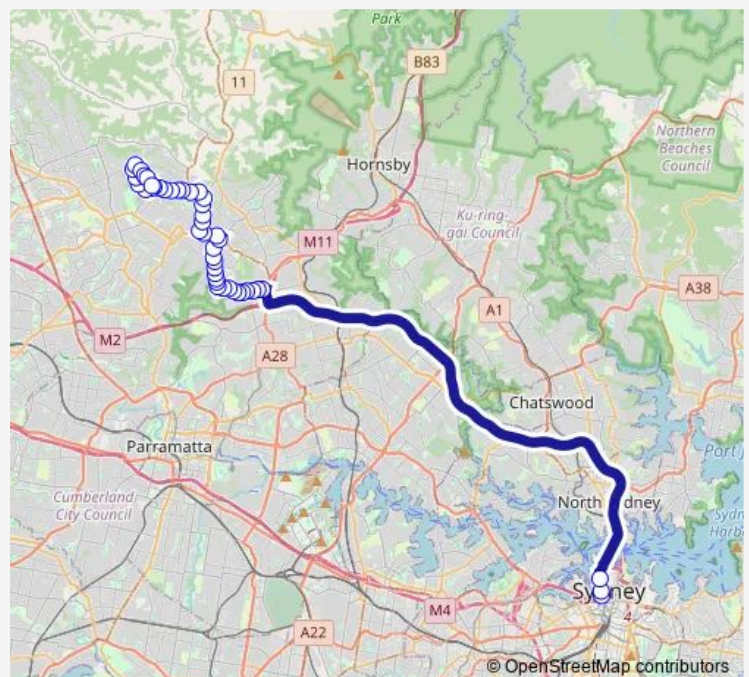

### Direction

Kent St After Druitt St — Ridgecrop Dr Opp Knightsbridge Shopping Centre

46 stops

[Open route schedule](#)

Kent St After Druitt St

Kent St After Market St

Wynyard Station, Kent St, Stand V

Aiken Rd After Pennant Hills Rd

Highs Rd After Doris Hirst Pl

### Route schedule

Kent St After Druitt St — Ridgecrop Dr Opp Knightsbridge Shopping Centre

Monday 16:05-22:30

Tuesday 16:05-22:30

Wednesday 16:05-22:30

Thursday 16:05-22:30

Friday 16:05-22:30

Saturday —

### Route info

Direction: Kent St After Druitt St

Stops: 46

Trip Duration: 1 hour 16 min

652x — Knightsbridge to City Wynyard

Castle Hill Rd After Highs Rd

Castle Hill Rd Before Old Northern Rd

Old Northern Rd Opp Castle Hill Rd