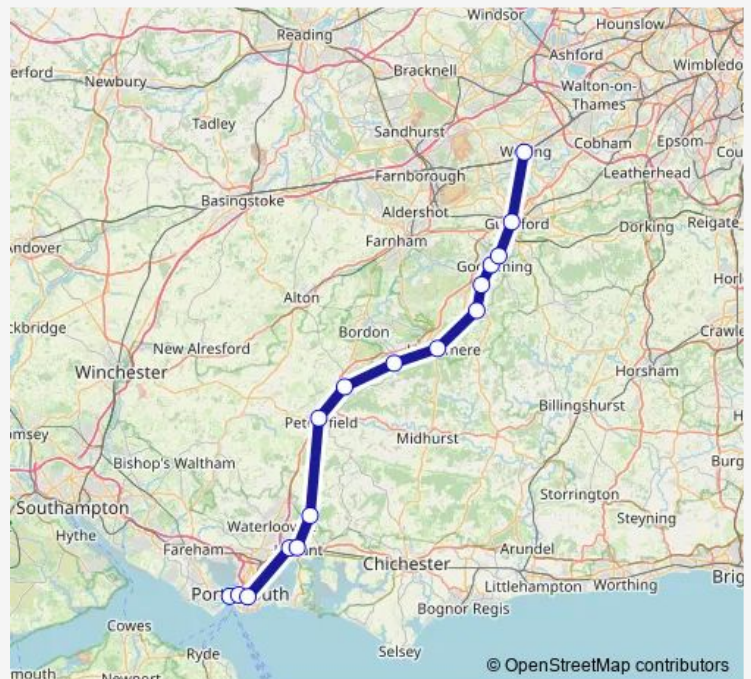

Witley

Milford (Surrey)

Godalming

Farncombe

Guildford

Woking

Route schedule

Portsmouth Harbour — Woking

Monday —

Tuesday —

Wednesday —

Thursday —

Friday —

Saturday —

Sunday

22:48

Route info

Direction: Portsmouth Harbour

Stops: 16

Trip Duration: 1 hour 25 min

■ Sw:Pmh->Wok — SW train service from PMH to Wok

Sw:Pmh->Wok Rail time schedules and route maps are available in an offline PDF at busmaps.com. Use the busmaps.com website to see live bus times, train schedule or subway schedule, and step-by-step directions for all public transit in Portsmouth