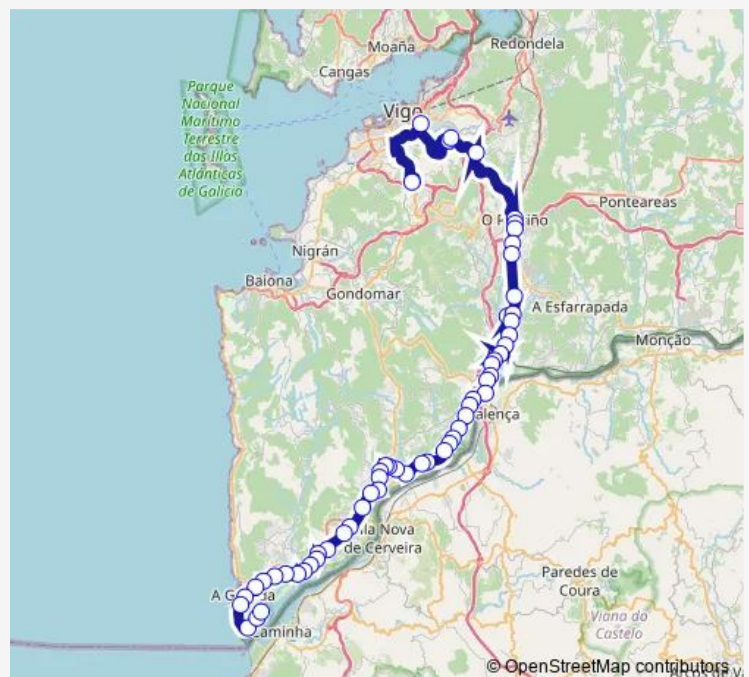

### Route schedule

Hospital Álvaro Cunqueiro — Camposancos

Monday 17:45

Tuesday 17:45

Wednesday 17:45

Thursday —

Friday 17:45

Saturday —

### Route info

Direction: Hospital Álvaro Cunqueiro

Stops: 57

Trip Duration: 1 hour 55 min

Capon

Anta

Areas

Torron (Areas)