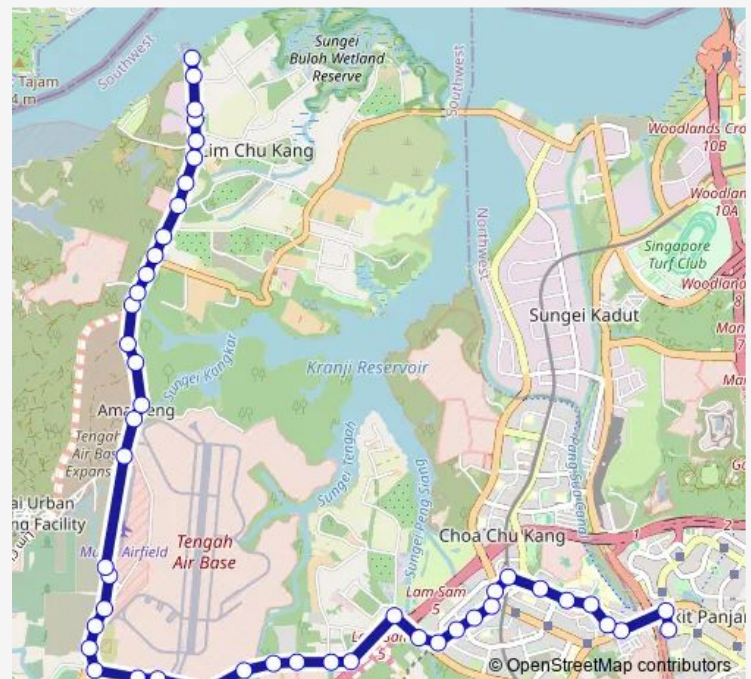

Bus 975C

[Go to website](#)

Direction

BT Panjang Int — Police Coast Guard

47 stops

[Open route schedule](#)

BT Panjang Int

Blk 183

Opp Phoenix Stn

Bet Blks 13/14

Blk 8

Opp Cck Polyclinic

Aft Blk 202

Opp Choa Chu Kang Stn

Blk 352

Blk 280

Blk 289

Sunshine PI

Opp Blk 464

Aft Hai Inn See Tp

Opp Chengtai Nursery

Opp Track 14

Home Team Academy

Army Logistics Base

Keat Hong Camp

Opp Tengah Air Base

B25 Old Choa Chu Kang Rd

Route schedule

BT Panjang Int — Police Coast Guard

Monday 22:55

Tuesday 22:55

Wednesday 22:55

Thursday 22:55

Friday 22:55

Saturday 23:05

Sunday 22:55

Route info

Direction: BT Panjang Int

Stops: 47

Trip Duration: 1 hour 13 min

975C

BusMaps