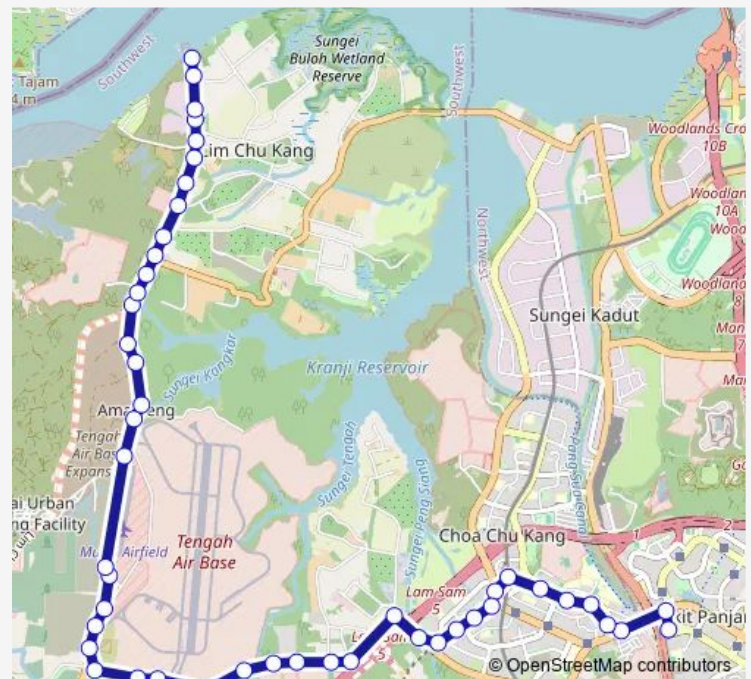

### Route schedule

BT Panjang Int — Police Coast Guard

Monday 22:55

Tuesday 22:55

Wednesday 22:55

Thursday 22:55

Friday 22:55

Saturday 23:05

### Route info

Direction: BT Panjang Int

Stops: 47

Trip Duration: 1 hour 13 min

975c

Aft Jln Berseri

Teen Challenge

Bef Lim Chu Kang Rd