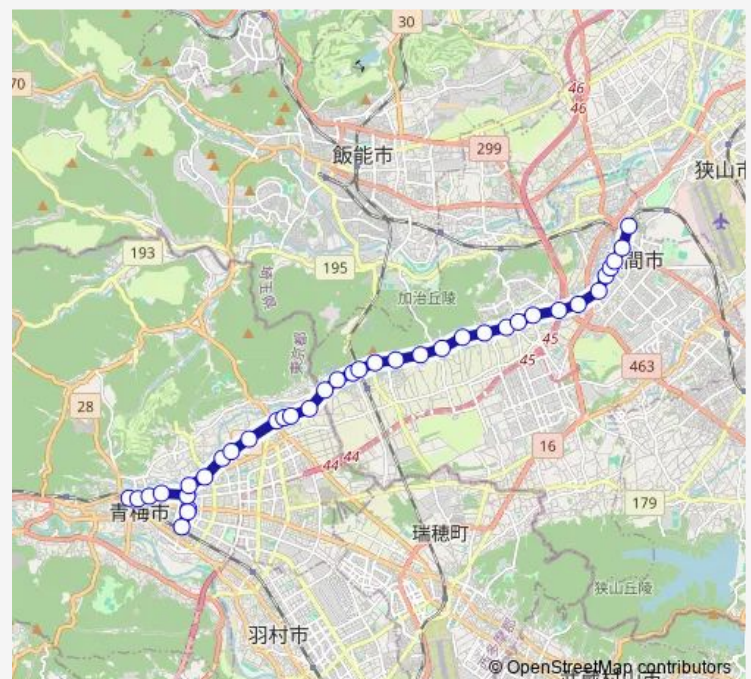

南峯公会堂

Route schedule

東青梅駅 — 入間市駅

Monday	—
Tuesday	—
Wednesday	10:08
Thursday	—
Friday	—
Saturday	10:08
Sunday	10:08

Route info

Direction: 東青梅駅

Stops: 39

Trip Duration: 0 hour 46 min

—

Friday

—

Saturday

09:14

Sunday

09:14

Route info