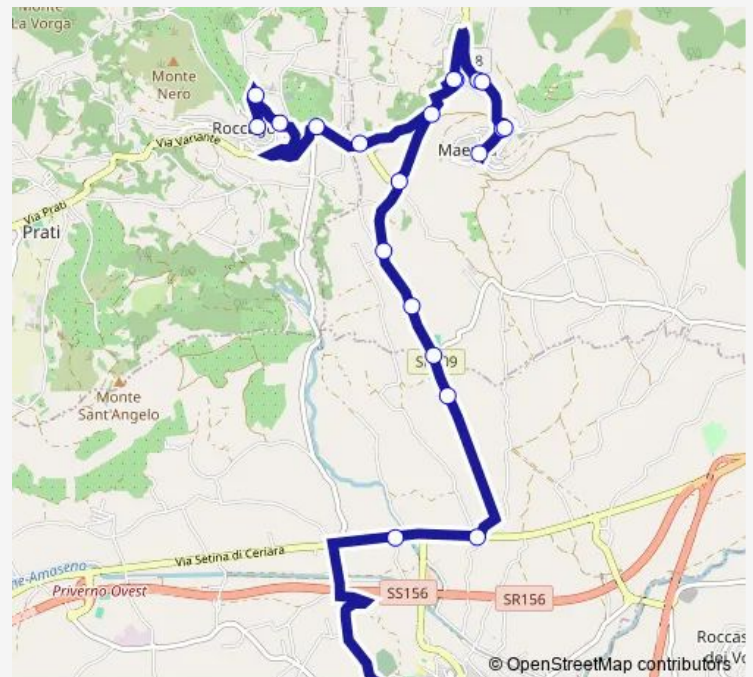

Monday 20:05

Tuesday 20:05

Wednesday 20:05

Thursday 20:05

Friday 20:05

Saturday —

Sunday —

Route info

Direction: Priverno | Terminal Bus | Ist. Superiore T. Rossi
f3429

Stops: 22

Trip Duration: 0 hour 27 min

Priverno - Roccagorga # Pv57a

Bus time schedules and route maps are available in an offline PDF at busmaps.com. Use the busmaps.com website to see live bus times, train schedule or subway schedule, and step-by-step directions for all public transit in Maenza