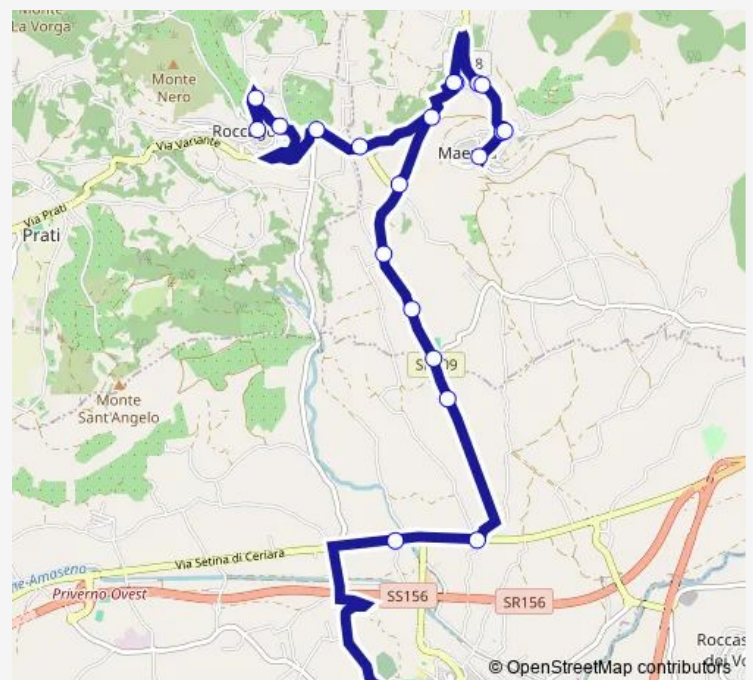

Monday 20:05

Tuesday 20:05

Wednesday 20:05

Thursday 20:05

Friday 20:05

Saturday —

Sunday —

Route info

Direction: Priverno | Terminal Bus | Ist. Superiore T. Rossi
f3429

Stops: 22

Trip Duration: 0 hour 30 min

Priverno - Roccagorga # Pv57a

Bus time schedules and route maps are available in an offline PDF at busmaps.com. Use the busmaps.com website to see live bus times, train schedule or subway schedule, and step-by-step directions for all public transit in Maenza