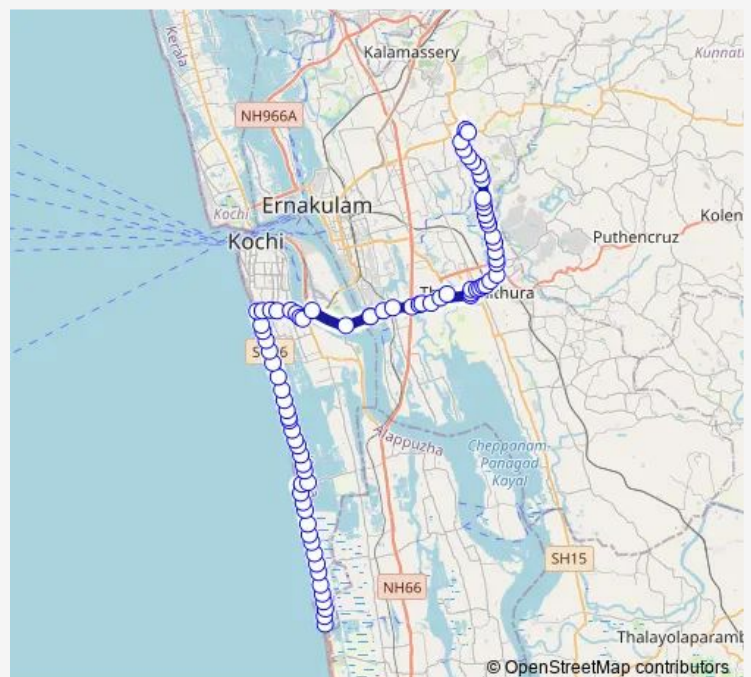

Saturday 06:00

Sunday 06:00

Route info

Direction: Kakkanad Civil Station

Stops: 85

Trip Duration: 2 hour 0 min

Chathari

Railway Station

RCM Hospital

Market Junction

Kizhakke Kotta Junction

Thrippunithura

Statue Junction

Sree Venkateswara High School

Vadakkekotta

Menakakotta