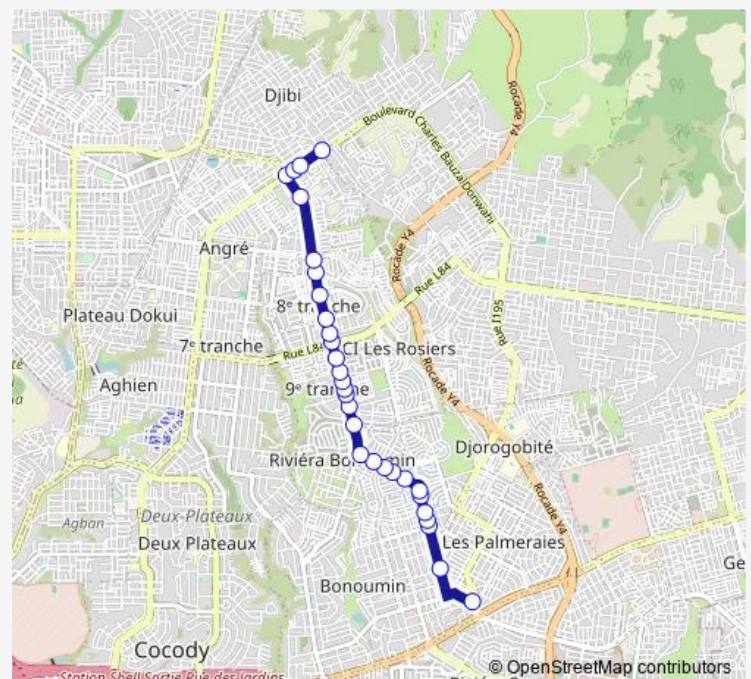

### Route schedule

Station — Angré Château Fin Goudron

Monday 06:00

Tuesday 06:00

Wednesday 06:00

Thursday 06:00

Friday 06:00

Saturday 06:00

### Route info

Direction: Station

Stops: 30

Trip Duration: 2 hour 0 min

woro woro : Angré Château ↔ Mary'se - Palmeraie

Pharmacie les Arums

Sicomex

Pharmacie 8e Tranche/ Marché Cocovico