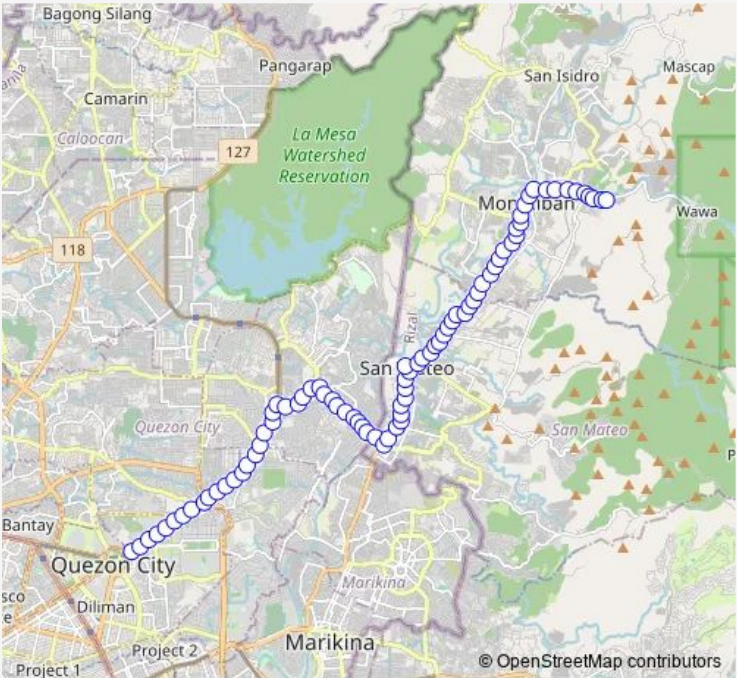

Bus Philcoa - Rodriguez Town (Montalban) via Commonwealth Ave., Kalayaan Ave.

[Go to website](#)

Direction
 Philippine Coconut Authority, Commonwealth Avenue, Quezon City — MH del Pilar Street near Pig Farm, Rodriguez
 81 stops
[Open route schedule](#)

- Philippine Coconut Authority, Commonwealth Avenue, Quezon City
- Commonwealth Avenue / University Avenue Intersection, Quezon City
- University of The Philippines - Ayala Land Technohub, Commonwealth Avenue, Quezon City
- University of The Philippines - Ayala Land Technohub, Commonwealth Avenue, Quezon City
- Commonwealth Avenue, Quezon City
- Social Science Institute, Commonwealth Avenue, Quezon City
- Commonwealth Avenue / Central Avenue Intersection, Quezon City
- St Peter Chapels, Commonwealth Avenue, Quezon City
- Commonwealth Avenue, Quezon City
- Loyola Memorial Chapel, Commonwealth Avenue, Quezon City
- General Hospital, Commonwealth Avenue, Quezon City
- Commonwealth Avenue, Quezon City
- Commonwealth Avenue / D Laura Intersection, Quezon City
- Commonwealth Avenue, Quezon City
- Commonwealth Avenue, Quezon City

Route schedule
 Philippine Coconut Authority, Commonwealth Avenue, Quezon City — MH del Pilar Street near Pig Farm, Rodriguez

Monday	00:00
Tuesday	00:00
Wednesday	00:00
Thursday	00:00
Friday	00:00
Saturday	00:00
Sunday	00:00

Route info
 Direction: Philippine Coconut Authority, Commonwealth Avenue, Quezon City
 Stops: 81
 Trip Duration: 1 hour 32 min

Mary The Queen College, Commonwealth Avenue, Quezon City

Commonwealth Avenue / Capitol Homes Drive Intersection, Quezon City