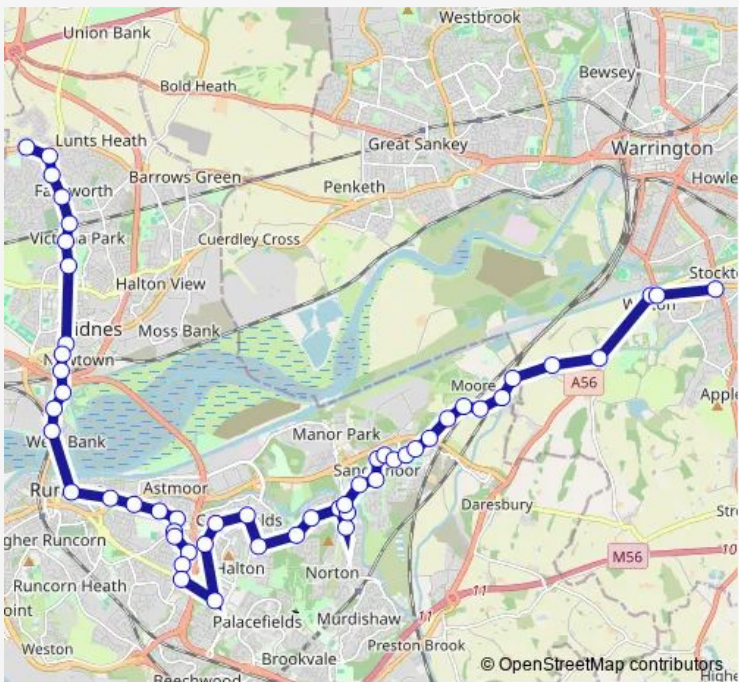

Bus C43 Sandymoor - Castlefields - Runcorn - Widnes - Cronton Lane

[Go to website](#)

Direction
 Hillcrest — Methodist Church

52 stops

[Open route schedule](#)

- Hillcrest
- The Globe
- Buckingham Avenue
- Pit Lane
- Widnes Station
- Birchfield Road
- Horse & Jockey
- Vicarage Road
- Kingsway Hotel
- Ashley WAY
- Waterloo Centre
- West Bank Street
- Irwell Street/the Bridge
- Runcorn High Street Bus Station
- Picton Avenue
- Iron Bridge
- Halfway House
- SEA LANE
- Castle RISE
- Penfolds
- The Tithings

Route schedule
 Hillcrest — Methodist Church

Monday	16:40
Tuesday	16:40
Wednesday	16:40
Thursday	16:40
Friday	13:40
Saturday	—
Sunday	—

Route info

Direction: Hillcrest

Stops: 52

Trip Duration: 1 hour 0 min

■ C43 — Sandymoor - Castlefields - Runcorn - Widnes - Cronton Lane **BusMaps**

Brackendale

Hill Lodge Avenue

Halton Lea South

The Brow

Rolands Walk

Castlefields Ctr.

The Park

Tuesday 08:01

Wednesday 08:01

Thursday 08:01

Friday 08:01

Saturday —

Sunday —

Route info

Direction: Castlefields Ctr.