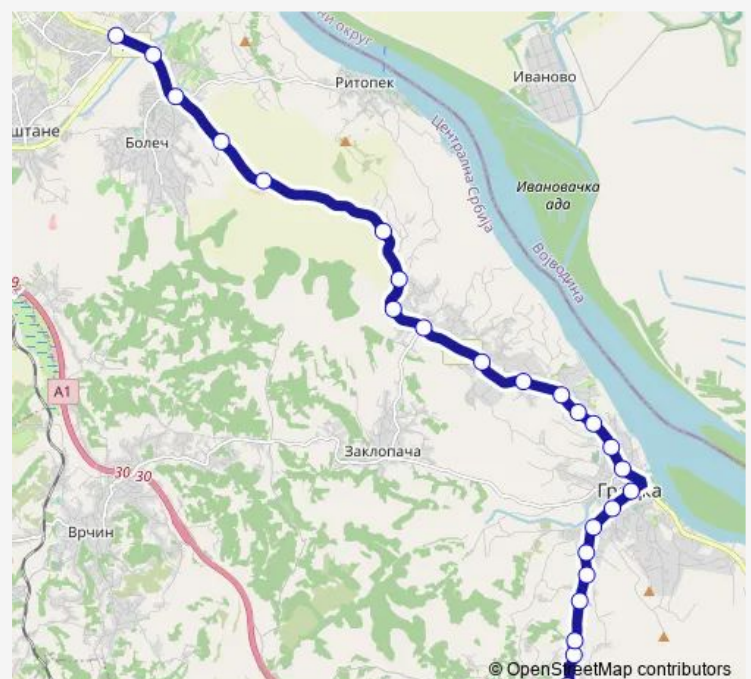

### Direction

Begaljica — Zdravstvena St. Leštane I Vinča

27 stops

[Open route schedule](#)

Begaljica

Ulica Revolucije

Zelengora

Borisa Kidriča

Vase Čarapića

Amd Grocka

Gročica

Careva Glavica

Suva Česma

Usek

Put Za Zaklopaču

Bećarevo Brdo

### Route schedule

Begaljica — Zdravstvena St. Leštane I Vinča

Monday	26:25 <sup>+1</sup>
Tuesday	26:25 <sup>+1</sup>
Wednesday	26:25 <sup>+1</sup>
Thursday	26:25 <sup>+1</sup>
Friday	26:25 <sup>+1</sup>
Saturday	26:25 <sup>+1</sup>
Sunday	26:25 <sup>+1</sup>

### Route info

Direction: Begaljica

Stops: 27

Trip Duration: 0 hour 39 min

301n — Trg Republike - Begaljica

Vikendice

Hladnjača Pkb

Bare