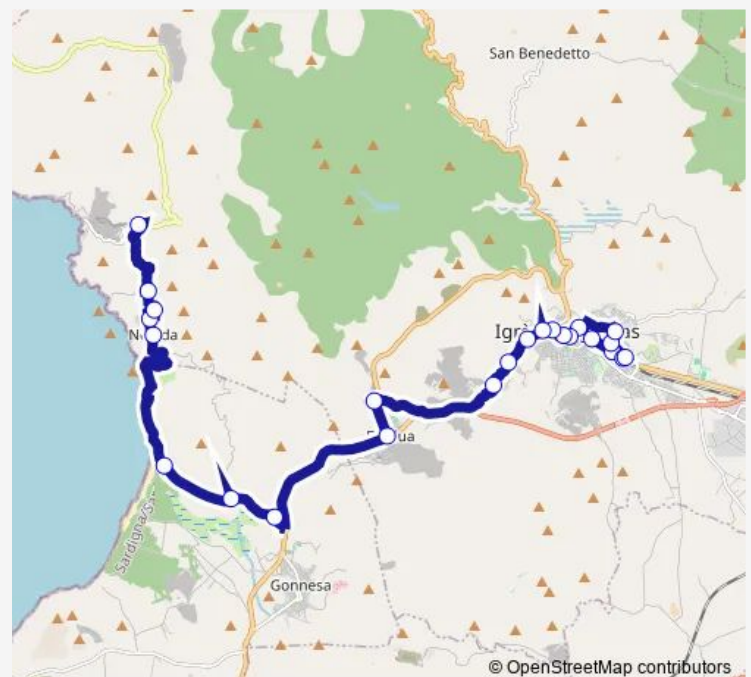

### Route schedule

Iglesias Cavalcaferrovia — Masua

Monday 13:40

Tuesday 13:40

Wednesday 13:40

Thursday 13:40

Friday 13:40

Saturday 13:40

### Route info

Direction: Iglesias Cavalcaferrovia

Stops: 21

Trip Duration: 0 hour 42 min

## Route info

Direction: Masua

Stops: 24

Trip Duration: 0 hour 42 min

Linea 808 Bus time schedules and route maps are available in an offline PDF at [busmaps.com](https://busmaps.com). Use the [busmaps.com](https://busmaps.com) website to see live bus times, train schedule or subway schedule, and step-by-step directions for all public transit in Iglesias