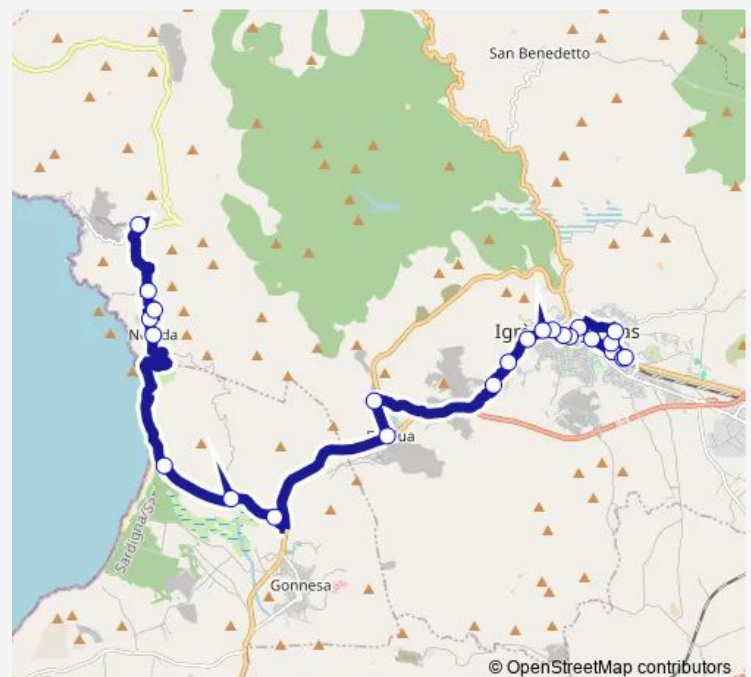

### Route schedule

Iglesias Cavalcaferrovia — Masua

Monday	13:40
Tuesday	13:40
Wednesday	13:40
Thursday	13:40
Friday	13:40
Saturday	13:40
Sunday	13:40

### Route info

Direction: Iglesias Cavalcaferrovia

Stops: 21

Trip Duration: 0 hour 42 min

## Route info

Direction: Masua

Stops: 17

Trip Duration: 0 hour 35 min

## Route info

Direction: Masua

Stops: 24

Trip Duration: 0 hour 42 min

Linea 808 Bus time schedules and route maps are available in an offline PDF at [busmaps.com](https://busmaps.com). Use the [busmaps.com](https://busmaps.com) website to see live bus times, train schedule or subway schedule, and step-by-step directions for all public transit in Iglesias