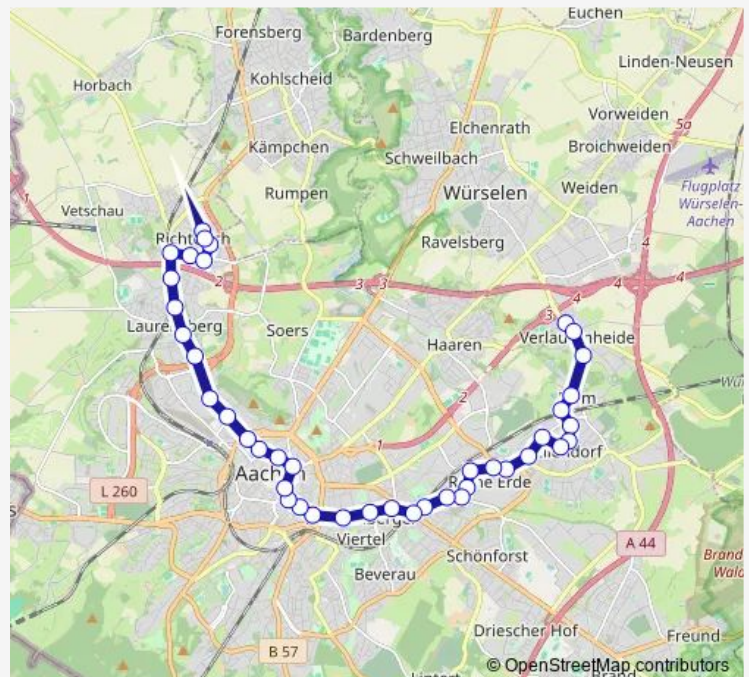

Aachen, Wallstraße

Route schedule

Aachen, Eilendorf Nirm Am Tunnel — Aachen, Bushof

Monday 06:48

Tuesday 06:48

Wednesday 06:48

Thursday 06:48

Friday 06:48

Saturday —

Sunday —

Route info

Direction: Aachen, Eilendorf Nirm Am Tunnel

Stops: 24

Trip Duration: 0 hour 33 min

Aachen, Theater

Aachen, Elisenbrunnen

Aachen, Bushof

Direction

Aachen, Verlautenheide Gut-Knapp-Straße — Aachen, Richterich Siedlung Schönau

41 stops

[Open route schedule](#)

Aachen, Verlautenheide Gut-Knapp-Straße

Aachen, Verlautenheide Endstraße