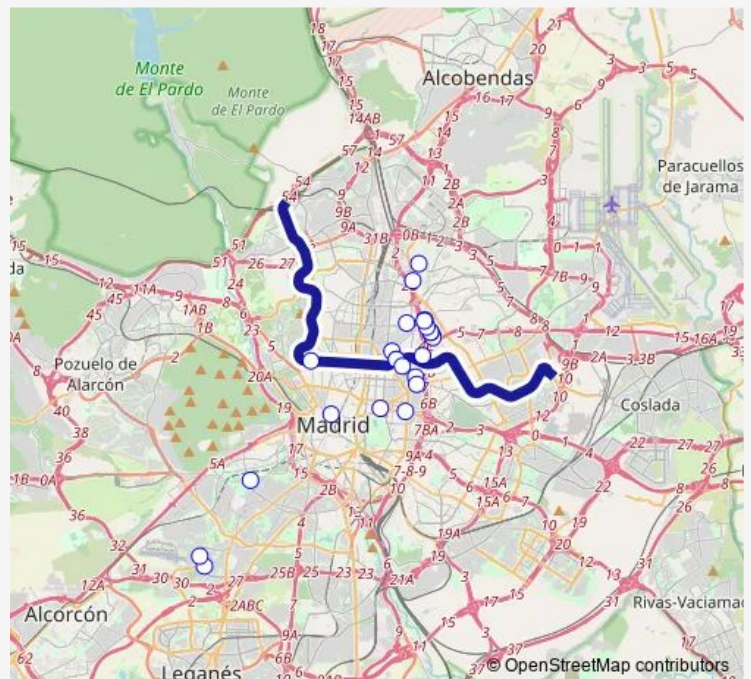

Thursday 00:00

Friday 00:00

Saturday 00:00

Sunday 00:00

Route info

Direction: Estadio Metropolitano

Stops: 24

Trip Duration: 0 hour 41 min

7 — Hospital del Henares-Pitis

Lacoma

Arroyofresno

Pitis

Direction

Hospital DEL Henares — Estadio Metropolitano

8 stops

[Open route schedule](#)

Hospital DEL Henares

Henares

Jarama

SAN Fernando

LA Rambla

Coslada Central

Barrio DEL Puerto

Estadio Metropolitano

Sunday 00:00

Route info

Direction: Hospital DEL Henares

Stops: 8

Trip Duration: 0 hour 15 min

Direction

Pitis — Estadio Metropolitano

24 stops