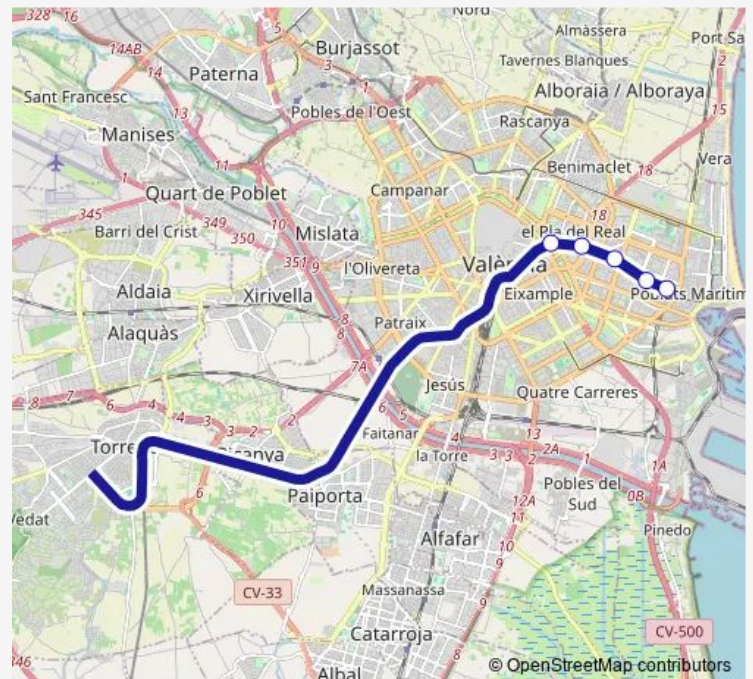

Metro 7 7 - Marítim - Alameda

[Go to website](#)

Direction

undefined — undefined

0 stops

[Open route schedule](#)

Route schedule

undefined — undefined

Friday

—

Saturday

—

Sunday

08:03-08:43

Route info

Direction:

Stops: 0

Trip Duration: — min

7 — 7 - Marítim - Alameda

Direction

Alameda — Marítim

5 stops

[Open route schedule](#)

Alameda

Direction: Alameda

Stops: 5

Trip Duration: 0 hour 7 min

7 Metro time schedules and route maps are available in an offline PDF at busmaps.com. Use the busmaps.com website to see live bus times, train schedule or subway schedule, and step-by-step directions for all public transit in Valencia