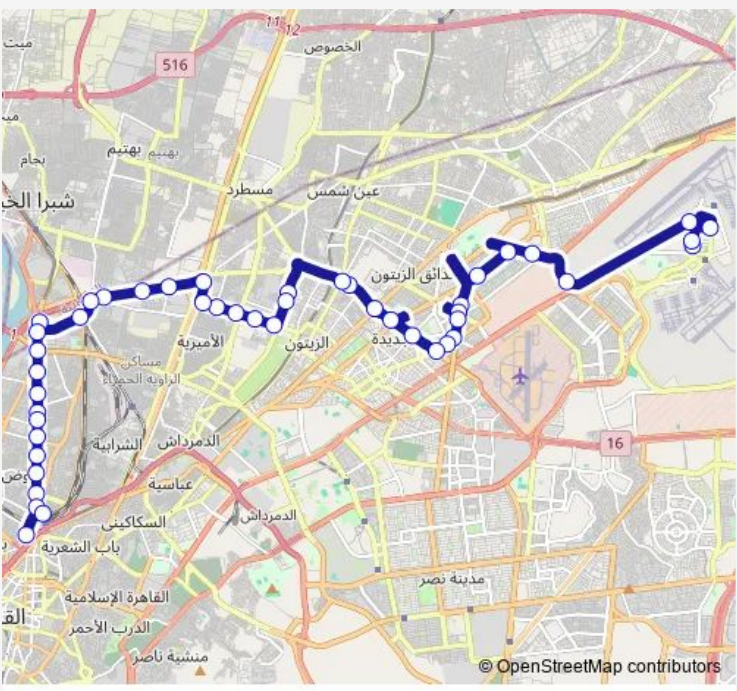

Bus CTA 366-1054 Ahmed Helmy Station - Cairo Airport Station

[Go to website](#)

Direction
 Cairo Airport Station — Ahmed Oraby St.
 46 stops
[Open route schedule](#)

- Cairo Airport Station
- Cairo Airport
- Hall 3 (Cairo Airport)
- Hall 4 (Cairo Airport)
- Military Academy Stadium (Sheraton)
- Shams Club Squash Courts
- Al Sayeda Khadija Mosque - Al Hegaz Street
- National Institute for Occupational Safety and Health (Al Amn Al Senaey)
- Al Hikma Labs (Nohza St.)
- Saint Fatima Square
- Al Hays Pastry (Nozha St.)
- Triumph Square
- Faisal Bank (Othman Bin Affan St.)
- Safeer Square (Heliopolis)
- El Nasr English School (Heliopolis)
- Heliopolis Courthouse Complex
- Adminstration Of Mobilization And Recruitment
- North Cairo Electricity Distribution Company (Al Helmeya)
- Al Helmeya Square (Heliopolis)
- Hadayeq Al Zaytoun School (Al Matareyya St.)

Route schedule
 Cairo Airport Station — Ahmed Oraby St.

Monday	10:00
Tuesday	10:00
Wednesday	10:00
Thursday	10:00
Friday	10:00
Saturday	10:00
Sunday	10:00

Route info
 Direction: Cairo Airport Station
 Stops: 46
 Trip Duration: 1 hour 27 min

Monday 10:00

Tuesday 10:00

Wednesday 10:00

Thursday 10:00

Friday 10:00

Saturday 10:00

Sunday 10:00

Route info

Direction: Ahmed Helmy

Stops: 42

Trip Duration: 1 hour 29 min

Administration Of Mobilization And Recruitment

El Nasr English School (Heliopolis)

Safeer Square (Heliopolis)

Faisal Bank (Othman Bin Affan St.)