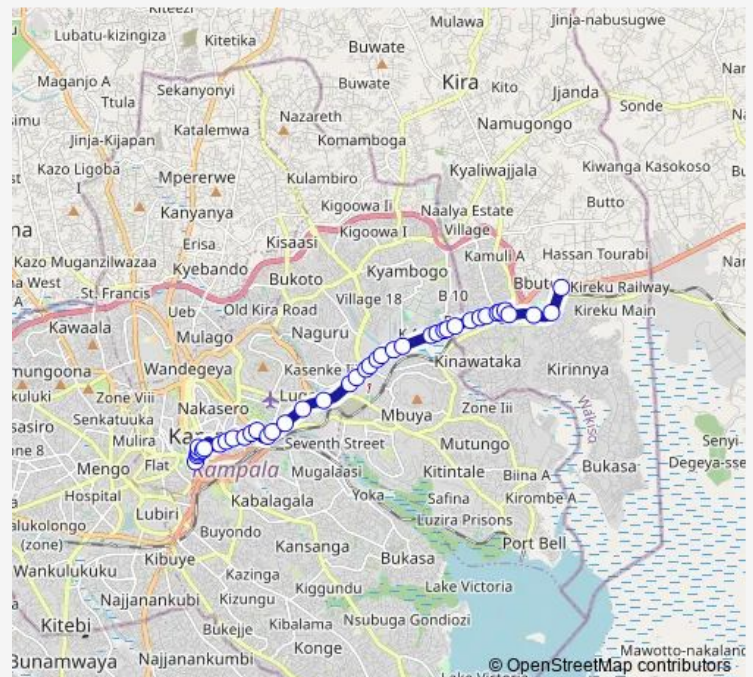

British American Tobacco

Archer Rd - New Vision

Lugogo Shopping Mall - Shoprite (Jinja Rd)

Utoda Nakawa

Kagate - Yuasa

Route schedule

Old Taxi Park (Burton Street) — Bweyogerere

Monday 06:30-19:00

Tuesday 06:30-19:00

Wednesday 06:30-19:00

Thursday 06:30-19:00

Friday 06:30-19:00

Saturday 06:30-19:00

Sunday 06:30-19:00

Route info

Direction: Old Taxi Park (Burton Street)

Stops: 41

Route Duration: 1 hour 16 min

■ IC028 — Bweyogerere-Old Taxi Park

Nakawa Vocational Institute - Management Training And
Advisory Centre (Mtac)

Spear Motors - Jinja And Ntinda Rd Jct

Chata Investments - Umeme (Jinja Rd)