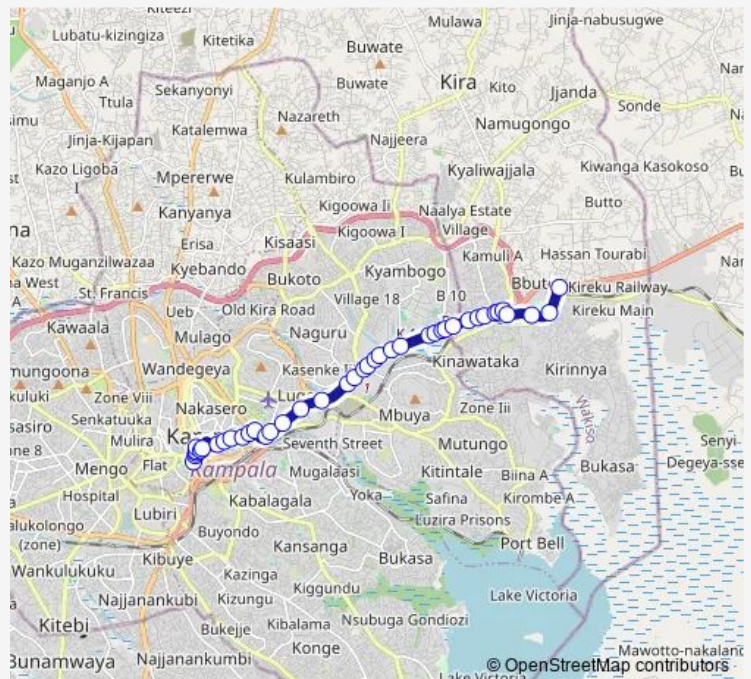

Friday 06:30-19:00

Saturday 06:30-19:00

Sunday 06:30-19:00

Route info

Direction: Bweyogerere

Stops: 37

Trip Duration: 1 hour 22 min

Ic028 — Bweyogerere-Old Taxi Park

Old Taxi Park (Market Street)

Direction

Old Taxi Park (Burton Street) — Bweyogerere

41 stops

[Open route schedule](#)

Old Taxi Park (Burton Street)

Mutaasa

Burton - William Roundabout