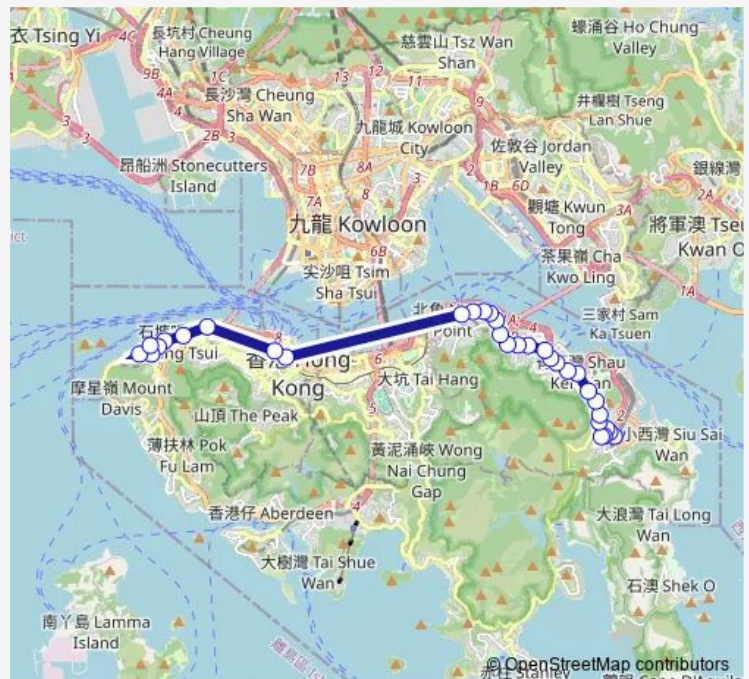

[Ctb] A Kung Ngam Road, Chai WAN Road[[Kmb+Ctb] A Kung Ngam Road/
A Kung Ngam Road, Chai WAN Road[[Kmb] A Kung Ngam Road

[Ctb] Shau KEI Wan[[Kmb+Ctb] Shau KEI WAN BUS Terminus/
Shau KEI Wan[[Kmb] Shau KEI WAN BUS Terminus

[Ctb] SUN Sing Street, Shau KEI WAN Road[[Kmb+Ctb] SUN Sing Street/
Sun Sing Street, Shau KEI WAN Road[[Kmb] SUN Sing Street

Route schedule

[Ctb] Chai WAN Station — [Ctb] Belcher Bay[[Kmb+Ctb] Kennedy Town BUS Terminus/
Belcher Bay

Monday	07:33
Tuesday	07:33
Wednesday	07:33
Thursday	07:33
Friday	07:33
Saturday	—
Sunday	—

Route info

Direction: [Ctb] Chai WAN Station

Stops: 32

Trip Duration: 1 hour 9 min

18X — Chai WAN Station - Kennedy Town(Belcher Bay) **BusMaps**

[Ctb] Belcher Bay[[Kmb+Ctb] Kennedy Town BUS Terminus/
Belcher Bay

18X Bus time schedules and route maps are available in an offline PDF at busmaps.com. Use the busmaps.com website to see live bus times, train schedule or subway schedule, and step-by-step directions for all public transit in Central