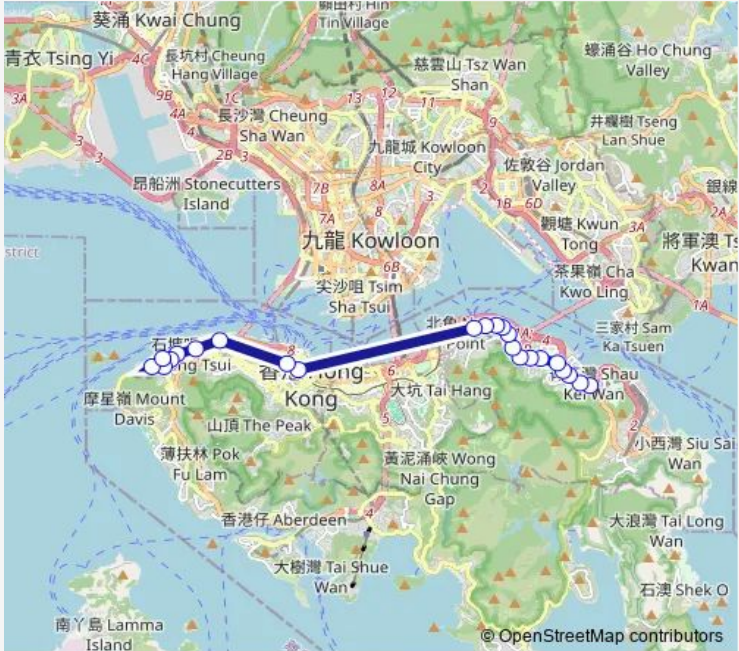

[Ctb] Taikoo Place, King'S Road[[Kmb+Ctb] Taikoo Place/
Taikoo Place, King'S Road[[Kmb] Taikoo Place

[Ctb] Mansion Street, King'S Road[[Kmb+Ctb] Mansion Street/
Mansion Street, King'S Road[[Kmb] Mansion Street

Route schedule

[Ctb] Shau KEI Wan[[Kmb+Ctb] Shau KEI WAN BUS Terminus/
Shau KEI Wan[[Kmb] Shau KEI WAN BUS Terminus — [Ctb] Belcher Bay[[Kmb+Ctb] Kennedy Town BUS Terminus/
Belcher Bay

| | |
|-----------|-------------|
| Monday | 07:00-08:25 |
| Tuesday | 07:00-08:25 |
| Wednesday | 07:00-08:25 |
| Thursday | 07:00-08:25 |
| Friday | 07:00-08:25 |
| Saturday | 07:00-10:20 |
| Sunday | 09:00 |

Route info

Direction: [Ctb] Shau KEI Wan[[Kmb+Ctb] Shau KEI WAN BUS Terminus/
Shau KEI Wan[[Kmb] Shau KEI WAN BUS Terminus

Stops: 23

Trip Duration: 0 hour 57 min

[Ctb] Model Housing Estate, King'S Road|[Kmb+Ctb] Model Housing Estate/
Model Housing Estate, King'S Road|[Kmb] Model Housing Estate

Tuesday 07:00-08:50

Wednesday 07:00-08:50

Thursday 07:00-08:50

Friday 07:00-08:50

Saturday 07:00-10:20

Sunday 09:00

Route info

Direction: [Ctb] Belcher Bay[[Kmb+Ctb] Kennedy Town BUS Terminus/
Belcher Bay