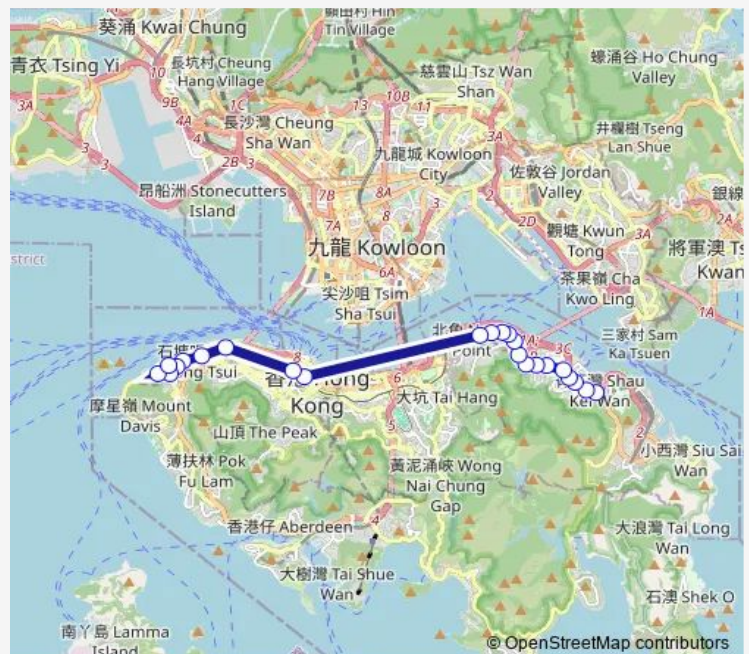

**Route schedule**

[Ctb] Shau KEI Wan[[Kmb+Ctb] Shau KEI WAN BUS Terminus/<Br>Shau KEI Wan[[Kmb] Shau KEI WAN BUS Terminus — [Ctb] Belcher Bay[[Kmb+Ctb] Kennedy Town BUS Terminus/<Br>Belcher Bay

Monday	07:00-08:25
Tuesday	07:00-08:25
Wednesday	07:00-08:25
Thursday	07:00-08:25
Friday	07:00-08:25
Saturday	07:00-10:20
Sunday	09:00

**Route info**

Direction: [Ctb] Shau KEI Wan[[Kmb+Ctb] Shau KEI WAN BUS Terminus/<Br>Shau KEI Wan[[Kmb] Shau KEI WAN BUS Terminus

Stops: 23

Trip Duration: 0 hour 57 min

[Ctb] Model Housing Estate, King'S Road|[Kmb+Ctb] Model Housing Estate/<Br>Model Housing Estate, King'S Road|[Kmb] Model Housing Estate