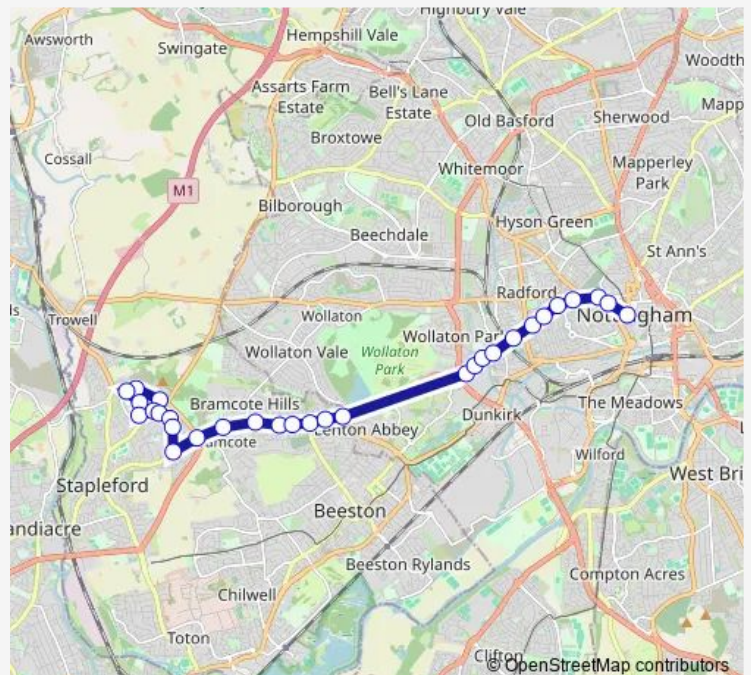

### Direction

Ilkeston Road — Beastmarket Hill

30 stops

[Open route schedule](#)

Ilkeston Road

Rowan Avenue

Ramsey Close

Washington Drive

Cow Lane

Windermere Road

Derby Road

The Nurseryman

Middleton Crescent

Boundary Road

QMC Main Entrance

QMC

### Route schedule

Ilkeston Road — Beastmarket Hill

Monday 06:20-08:15

Tuesday 06:20-08:15

Wednesday 06:20-08:15

Thursday 06:20-08:15

Friday 06:20-08:15

Saturday —

### Route info

Direction: Ilkeston Road

Stops: 30

Trip Duration: 0 hour 28 min

18x — Nottingham - QMC - Stapleford

Triumph Road

Faraday Road

Savoy Cinema