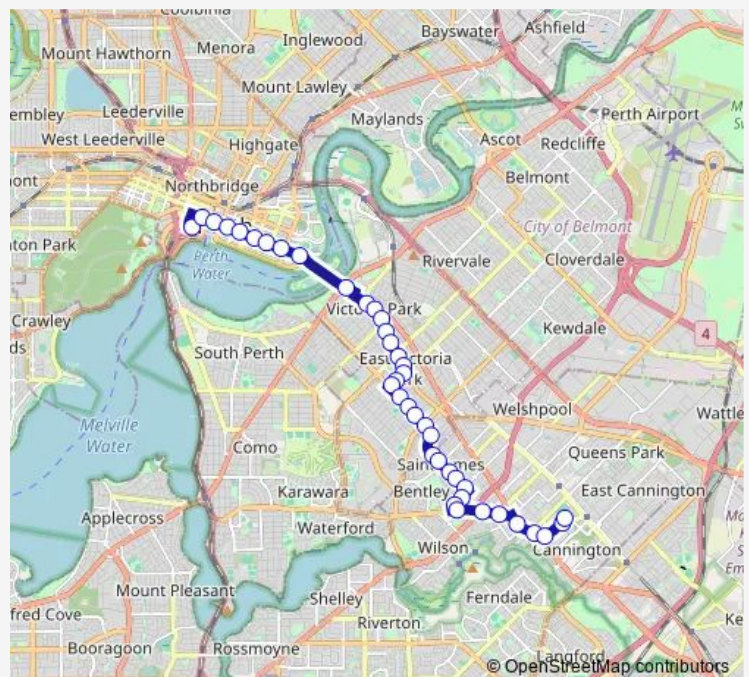

Wednesday 06:15-23:06

Thursday 06:15-23:06

Friday 06:15-23:06

Saturday 07:00-23:06

Sunday 08:00-21:00

Route info

Direction: Elizabeth Quay Bus Stn Stand E1

Stops: 40

Trip Duration: 0 hour 39 min

Berwick St After Balmoral St

Berwick St After Langler St

Berwick St After Hill View Tce

Berwick St After Leichardt St

Chapman Rd Before Victoria St

Chapman Rd Before Walpole St

Chapman Rd After Palmerston St

Chapman Rd After Ashburton St

Chapman Rd After Bedford St

Wyong Rd Before York Av

Wyong Rd After York Av

Manning Rd After Wyong Rd

Manning Rd After Leach Hwy

Manning Rd After Hamilton St

Albany Hwy Before George Wy

Saturday 06:31-22:34

Sunday 07:27-20:33

Route info

Direction: Cannington Stn Stand 7

Stops: 41

Trip Duration: 0 hour 46 min

Albany Hwy After Sussex St

Albany Hwy After Tuam St