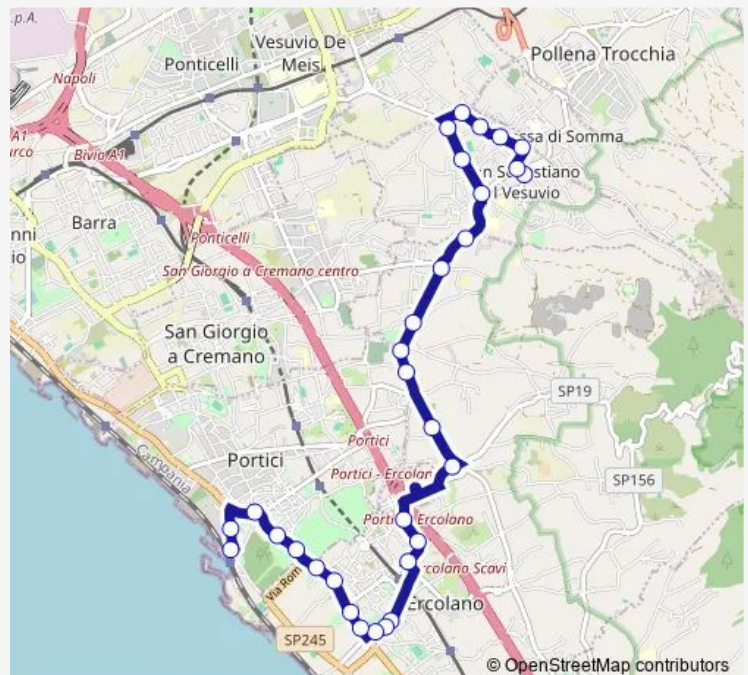

### Route schedule

Gianturco — Roma - Belvedere

Monday 07:30-17:00

Tuesday 07:45-17:00

Wednesday 07:45-17:00

Thursday 07:30-17:00

Friday 07:30-17:00

Saturday 07:00-17:45

### Route info

Direction: Gianturco

Stops: 34

Trip Duration: 0 hour 32 min

Panoramica

Cozzolino

Cozzolino

Cozzolino - Cimitero

## Route schedule

Roma - Belvedere — Gianturco

Monday 07:00-17:45

Tuesday 07:00-17:45

Wednesday 07:00-17:45

Thursday 07:00-17:45

Friday 07:00-17:45

Saturday 07:45-18:30

## Route info

Direction: Roma - Belvedere

Stops: 31

Trip Duration: 0 hour 44 min

Resina

Universita'

Universita'

SAN Ciro