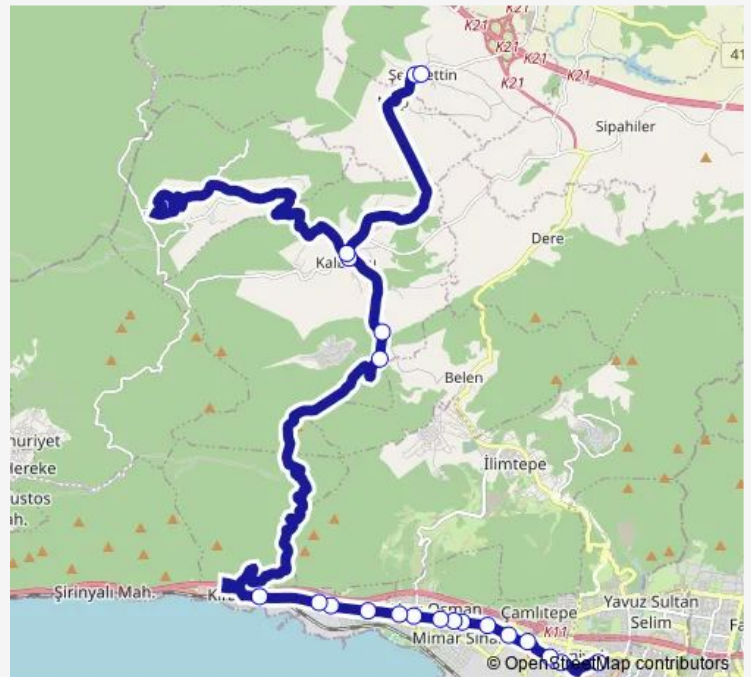

Saturday 15:15-18:15

Sunday 15:15-18:15

**Route info**

Direction: YENİYALI CAMİİ 1

Stops: 21

Trip Duration: 0 hour 45 min

177 — Şemsettin-Tütünçiftlik

**BusMaps**

**Direction**

ŞEMSETTİN 4 — YENİYALI CAMİİ 1

27 stops

[Open route schedule](#)

ŞEMSETTİN 4

ŞEMSETTİN 1

Naipköy 1

Naipköy

Tuesday 07:00-09:00

Wednesday 07:00-09:00

Thursday 07:00-09:00

Friday 07:00-09:00

Saturday 07:00-09:00

Sunday 09:00-16:30

**Route info**

Direction: ŞEMSETTİN 4