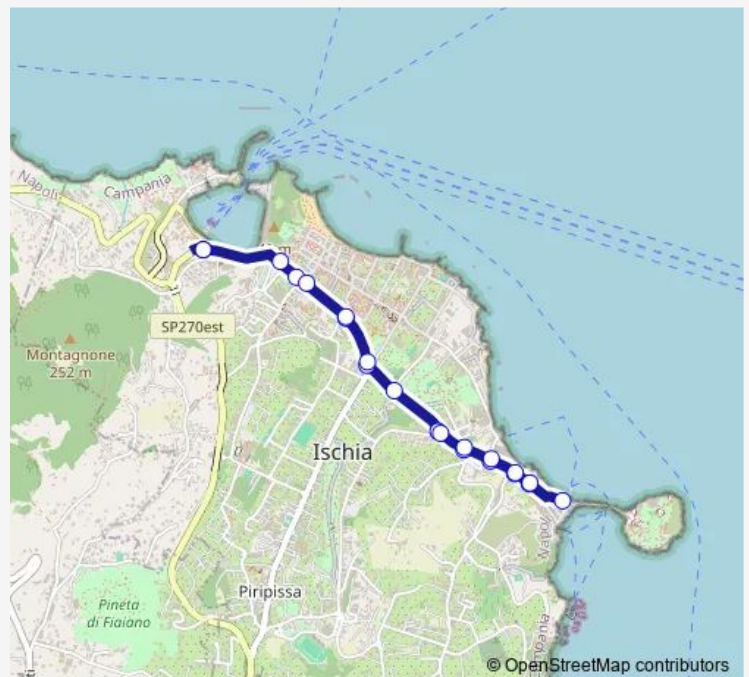

Piazza degli Eroi

Scuole Elementari

Incrocio via Delle Terme

Route schedule

Capolinea Piazzale Trieste — Capolinea Piazzale Trieste

Monday 07:15-23:45

Tuesday 07:15-23:45

Wednesday 07:15-23:45

Thursday 07:15-23:45

Friday 07:15-23:45

Saturday 07:15-23:45

Sunday 07:15-23:45

Route info

Direction: Capolinea Piazzale Trieste

Stops: 23

Trip Duration: 0 hour 20 min

■ 177 — Ischia - Ponte - Ischia

BusMaps

Piazza Antica Reggia

Capolinea Piazzale Trieste

Direction

Piaz.le Aragonese — Capolinea Piazzale Trieste

11 stops

[Open route schedule](#)

Tuesday 06:05-24:00

Wednesday 06:05-24:00

Thursday 06:05-24:00

Friday 06:05-24:00

Saturday 06:05-24:00

Sunday 06:15-24:00

Route info

Direction: Capolinea Piazzale Trieste