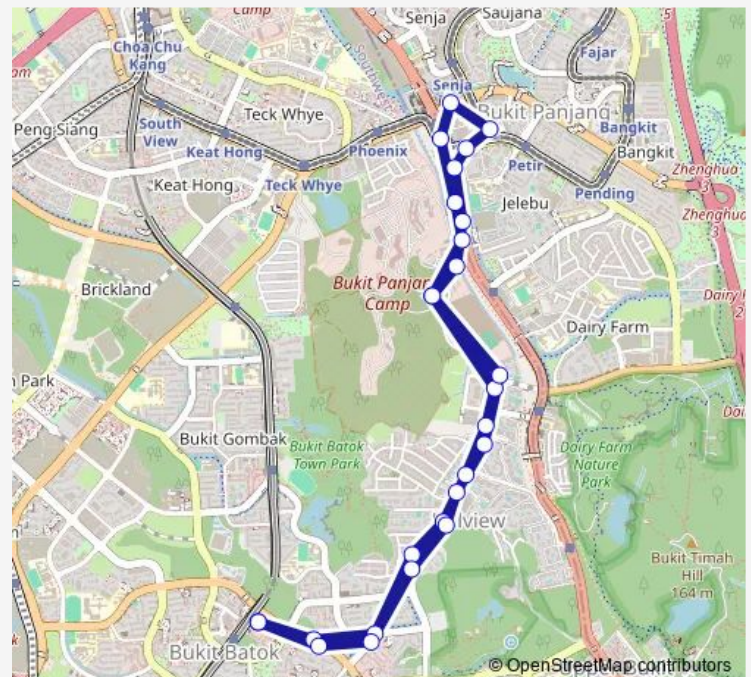

Mindef Cp

Bef Glendale Pk Condo

Hillington Green Condo

Route schedule

Bt Batok Int — Bt Batok Int

Monday	05:50
Tuesday	05:50
Wednesday	05:50
Thursday	05:50
Friday	05:50
Saturday	—
Sunday	—

Route info

Direction: Bt Batok Int

Stops: 27

Trip Duration: 0 hour 46 min

177

BusMaps

Opp Hillbrooks

Hillview Apts

The Petals Condo

Blk 272