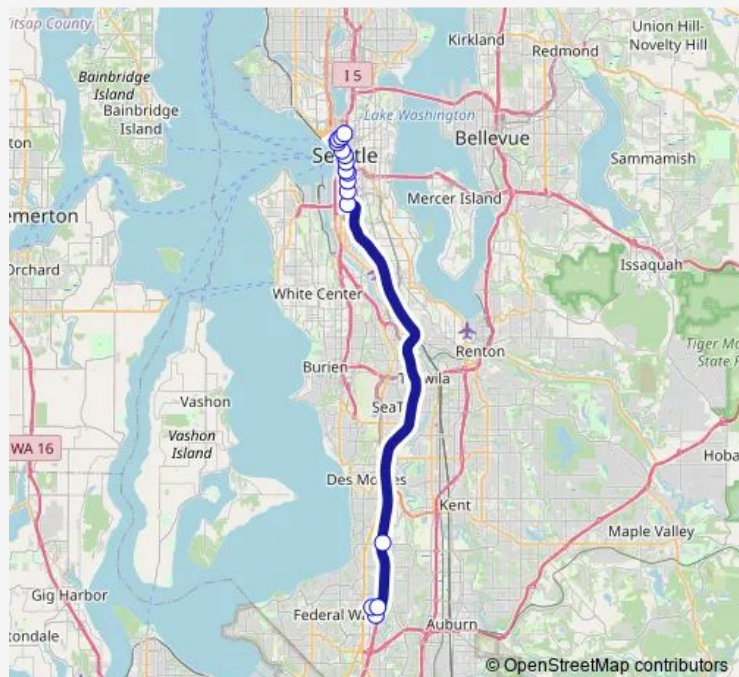

### Direction

2nd Ave & Bell St — Fed Way/320th Street P&R - Bay 2

13 stops

[Open route schedule](#)

2nd Ave & Bell St

2nd Ave & Lenora St

2nd Ave & Pike St

2nd Ave & Marion St

### Route schedule

2nd Ave & Bell St — Fed Way/320th Street P&R - Bay 2

Monday 15:12-17:44

Tuesday 15:12-17:44

Wednesday —

Thursday 15:12-17:44

Friday 15:12-17:44

Saturday —

### Route info

Direction: 2nd Ave & Bell St

Stops: 13

Trip Duration: 0 hour 52 min

## Direction

Fed Way/320th Street P&R - Bay 1 — Howell St & Minor Ave

16 stops

[Open route schedule](#)

Fed Way/320th Street P&R - Bay 1

Federal Way TC - Bay 7

S 317th St & 26th Ave S

I-5 & S 272nd St