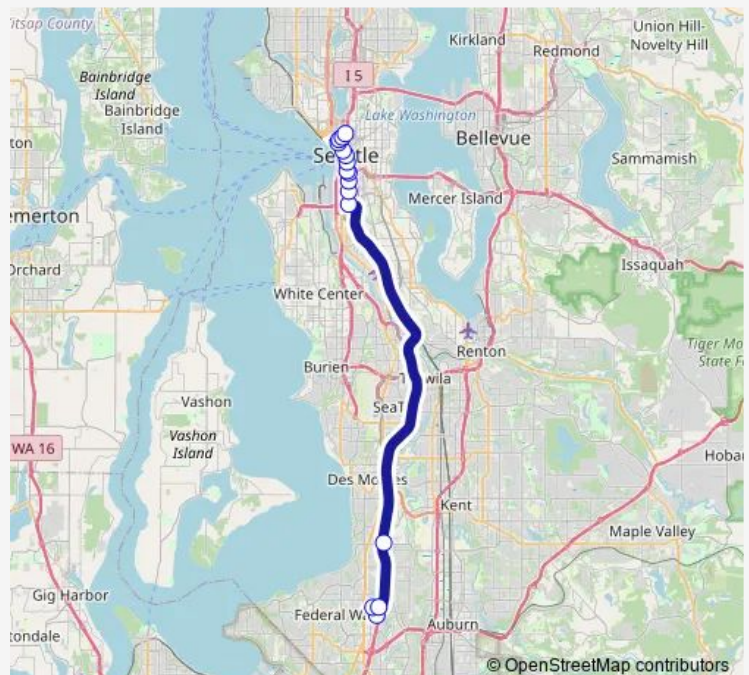

S 317th St & 26th Ave S

Federal Way TC - Bay 2

Fed Way/320th Street P&R - Bay 2

Route schedule

2nd Ave & Bell St — Fed Way/320th Street P&R - Bay 2

Monday 15:12-17:44

Tuesday 15:12-17:44

Wednesday —

Thursday 15:12-17:44

Friday 15:12-17:44

Saturday —

Sunday —

Route info

Direction: 2nd Ave & Bell St

Stops: 13

Trip Duration: 0 hour 52 min

Direction

Fed Way/320th Street P&R - Bay 1 — Howell St & Minor Ave

16 stops

[Open route schedule](#)

Fed Way/320th Street P&R - Bay 1

Federal Way TC - Bay 7

S 317th St & 26th Ave S

I-5 & S 272nd St

Wednesday —

Thursday 04:47-07:35

Friday 04:47-07:35

Saturday —

Sunday —

Route info

Direction: Fed Way/320th Street P&R - Bay 1

Stops: 16