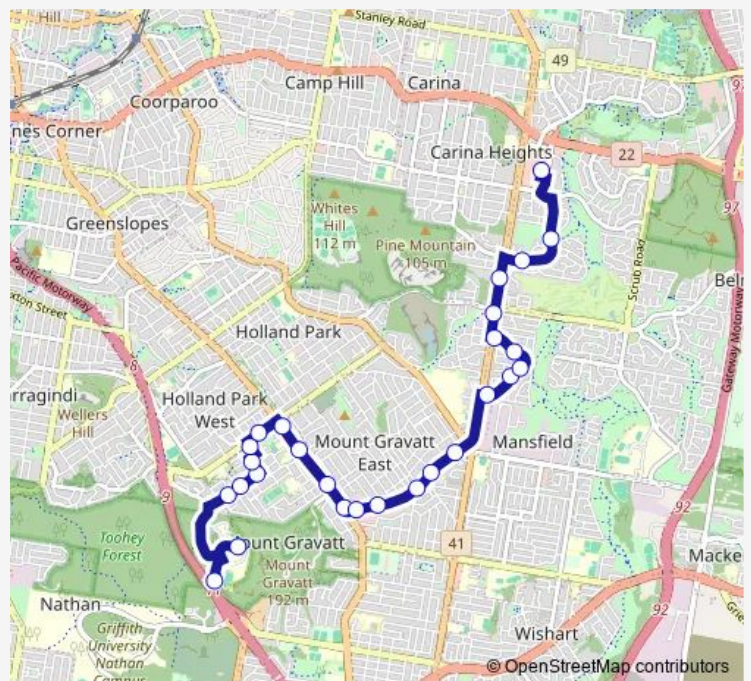

Bus 177 Carindale - Griffith Uni Mt Gravatt

[Go to website](#)

Direction

Circular Dr at Griffith University, stop B — Carindale Shopping Centre Interchange

27 stops

[Open route schedule](#)

- Circular Dr at Griffith University, stop B
- Griffith University Sports Rd
- Gaynesford St near Bartels St, stop 61
- Gaynesford St near Clough St, stop 62
- Gaynesford St near Greening St, stop 63
- Greening St near Vaughan St, stop 64
- Fielding St near Rockingham St, stop 66
- Nursery Rd at Iris Street, stop 67
- Logan Rd at Mt Thompson, stop 34
- Logan Rd at Mt Gravatt School, stop 35s
- Logan Rd at High Street, stop 36
- Logan Rd at Mt Gravatt Central, stop 37
- Creek Rd at Mt Gravatt Central, stop 38
- Creek Rd at Grenfell Street, stop 39
- Creek Rd at Chrysler Street, stop 40
- Creek Rd at Fairland Street
- Mt Gravatt East Creek Rd Stop 60
- Greenmeadow Rd near Honeysuckle St, stop 61
- Greenmeadow Rd near Canter St, stop 63
- Greenmeadow Rd near Bluebell St, stop 64
- Greenmeadow Rd at Greenmeadows

Route schedule

Circular Dr at Griffith University, stop B — Carindale Shopping Centre Interchange

Monday	08:21-18:51
Tuesday	08:21-18:51
Wednesday	08:21-18:51
Thursday	08:21-18:51
Friday	08:21-18:51
Saturday	—
Sunday	—

Route info

Direction: Circular Dr at Griffith University, stop B

Stops: 27

Trip Duration: 0 hour 31 min

177 — Carindale - Griffith Uni Mt Gravatt

Greenmeadow Rd near Creek Rd, stop 66

Creek Rd at Pacific Golf, stop 68

Friday 07:45-18:15

Saturday —

Sunday —

Route info

Direction: Carindale Shopping Centre station, platform E

Stops: 32

Trip Duration: 0 hour 30 min

Fielding St near Middleton St, stop 65