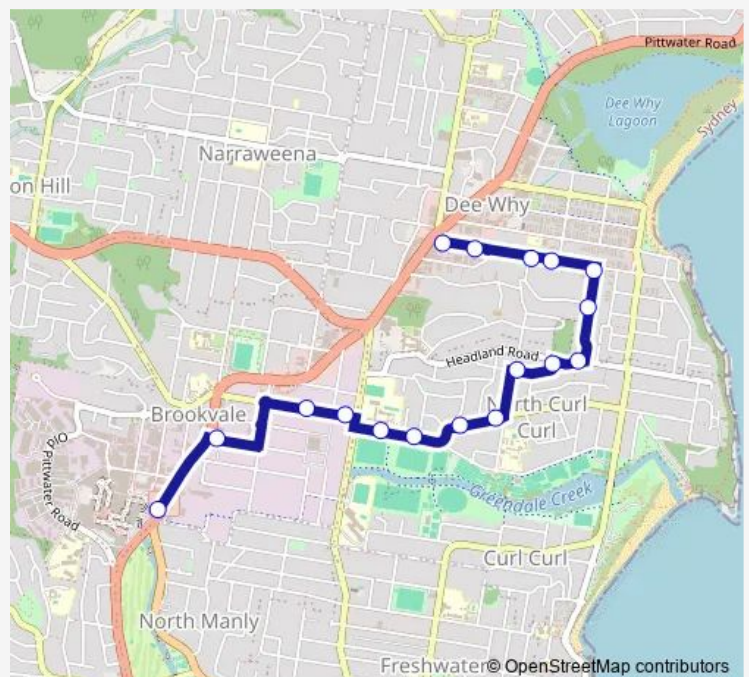

**Bus 177 Warringah Mall to Dee Why**

[Go to website](#)

**Direction**

Warringah Mall, Pittwater Rd, Stand D — Dee Why Grand Shopping Centre, Pacific Pde

17 stops

[Open route schedule](#)

Warringah Mall, Pittwater Rd, Stand D

**Route schedule**

Warringah Mall, Pittwater Rd, Stand D — Dee Why Grand Shopping Centre, Pacific Pde

Monday 09:02-19:50

Tuesday 09:56-19:50

Wednesday 09:56-19:50

Thursday 09:56-19:50

Friday 09:56-19:50

Saturday 08:52-17:55

Sunday 09:02-17:55

**Route info**

Direction: Warringah Mall, Pittwater Rd, Stand D

Stops: 17

Trip Duration: 0 hour 14 min

177 — Warringah Mall to Dee Why

## Direction

Dee Why Grand Shopping Centre, Pacific Pde — Warringah Mall, Pittwater Rd, Stand B

21 stops

[Open route schedule](#)

Dee Why Grand Shopping Centre, Pacific Pde

Sturdee Pde After Pittwater Rd

Pacific Pde Opp Sturdee Pde