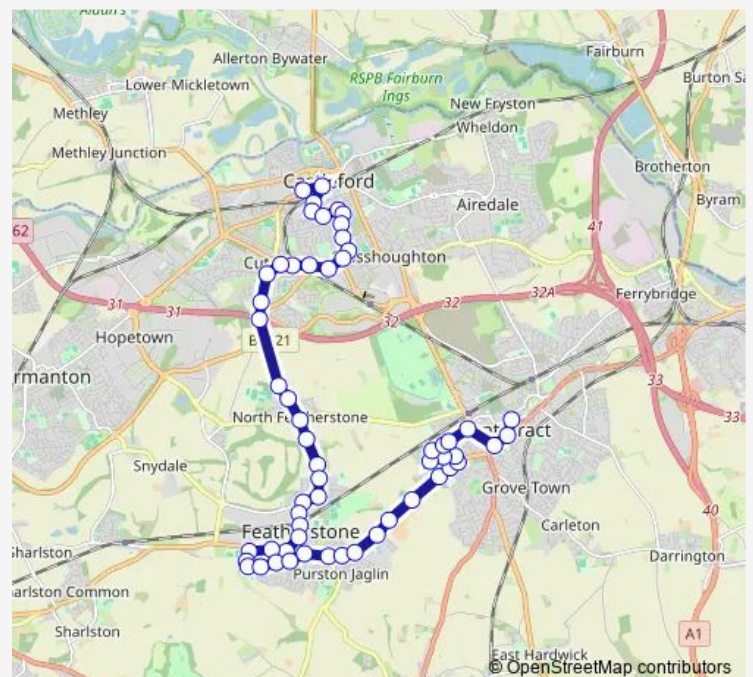

Cutsyke Road Cemetery

Church Lane

North Featherstone Cross Roads

Route schedule

Bus Station stand D — Bus Station stand H

Monday	—
Tuesday	—
Wednesday	—
Thursday	—
Friday	—
Saturday	—
Sunday	09:40-17:30

Route info

Direction: Bus Station stand D

Stops: 57

Trip Duration: 0 hour 40 min

177 — Castleford - Pontefract

Featherstone Lane Highfield Close

Featherstone Ln Carlton Street

Featherstone Lane Dixon St

Green Lane Jardine Ave

Green Ln Market Street

Station Lane Cedar Walk

Station Lane Featherstone Station

Station Lane

St Thomas School

Featherstone Aldi

Wentworth Rd Hillcrest Avenue

Wentworth Road New Priory

—

Saturday

—

Sunday

09:55-17:25

Route info

Direction: Bus Station stand H

Stops: 54