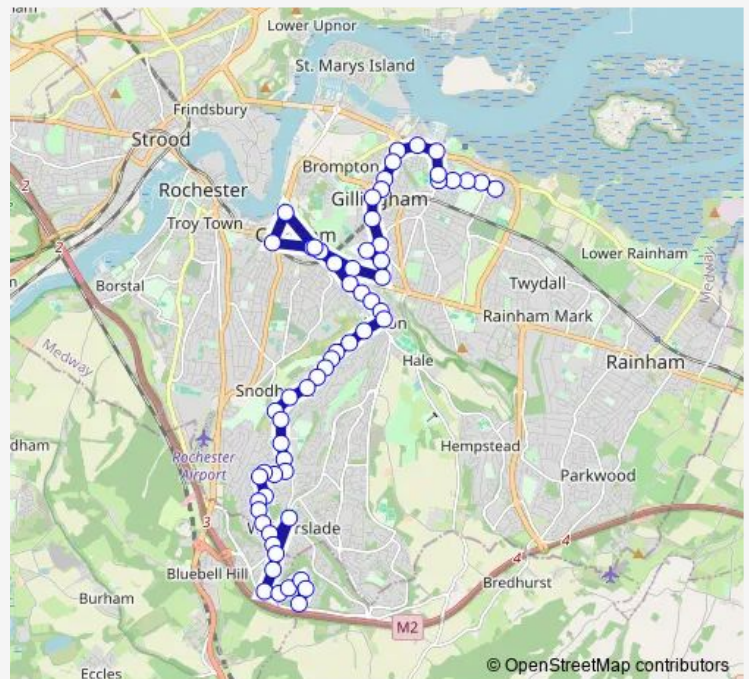

Bus 177 Chatham - Walderslade

[Go to website](#)

Direction

Village Centre — Waterfront Bus Station

28 stops

[Open route schedule](#)

Village Centre

Longhurst Drive

Victoria Road

Amanda Close

York Avenue

Larkspur Road

Pimpernel Way

Sorrell Road

Silverweed Road

Poachers Pocket

Tobruk Way

Burma Way Bottom

Cherbourg Crescent

Shops

Tedder Avenue

Stalin Avenue

Spar

Street End Road

Mill Lane

Hen and Chickens

Upper Luton Road

Route schedule

Village Centre — Waterfront Bus Station

Monday 08:14-15:00

Tuesday 08:14-15:00

Wednesday 08:14-15:00

Thursday 08:14-15:00

Friday 08:14-15:00

Saturday —

Sunday —

Route info

Direction: Village Centre

Stops: 28

Trip Duration: 0 hour 39 min

177 — Chatham - Walderslade