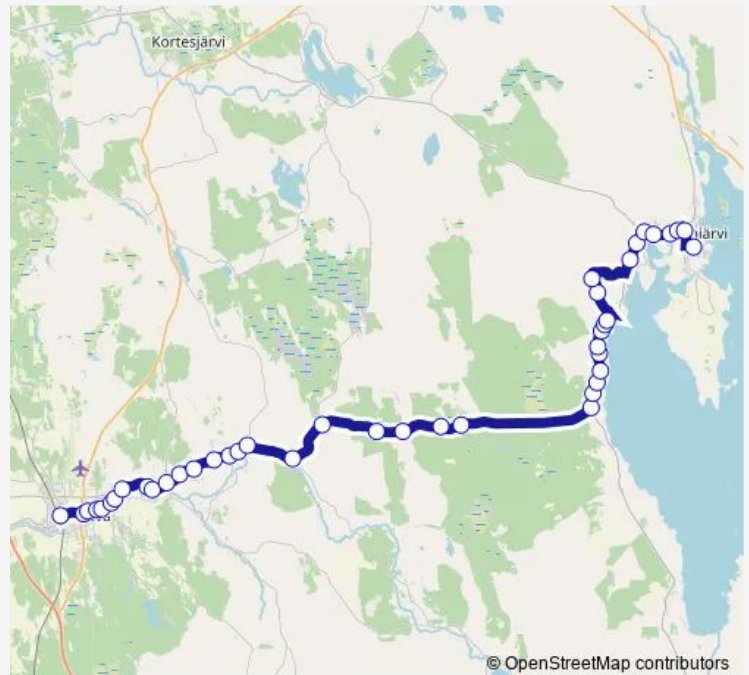

Thursday 07:05

Friday 07:05

Saturday —

Sunday —

Route info

Direction: Kauhava Matkahuolto

Stops: 42

Trip Duration: 0 hour 45 min