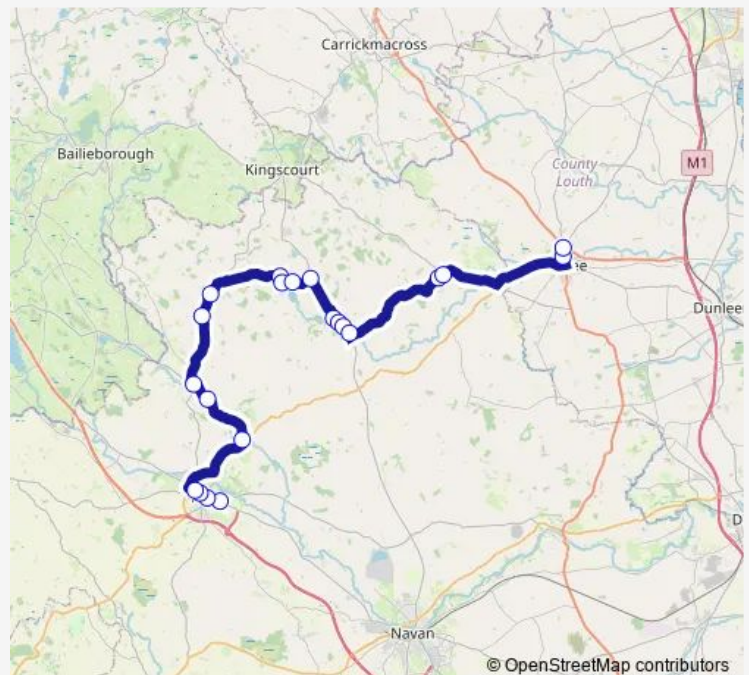

Thursday 07:40-20:45

Friday 07:40-20:45

Saturday 07:40-20:45

Sunday 11:30-20:45

Route info

Direction: Ardee Bypass

Stops: 21

Trip Duration: 1 hour 15 min

177 — Kells - Ardee Bypass

Direction

Kells Primary Care Centre — Ardee Bypass

22 stops

[Open route schedule](#)

Kells Primary Care Centre

Kells

Cavan Road

Thursday 06:20-18:45

Friday 06:20-18:45

Saturday 06:20-18:45

Sunday 09:17-18:45

Route info

Direction: Kells Primary Care Centre

Stops: 22

Trip Duration: 1 hour 15 min