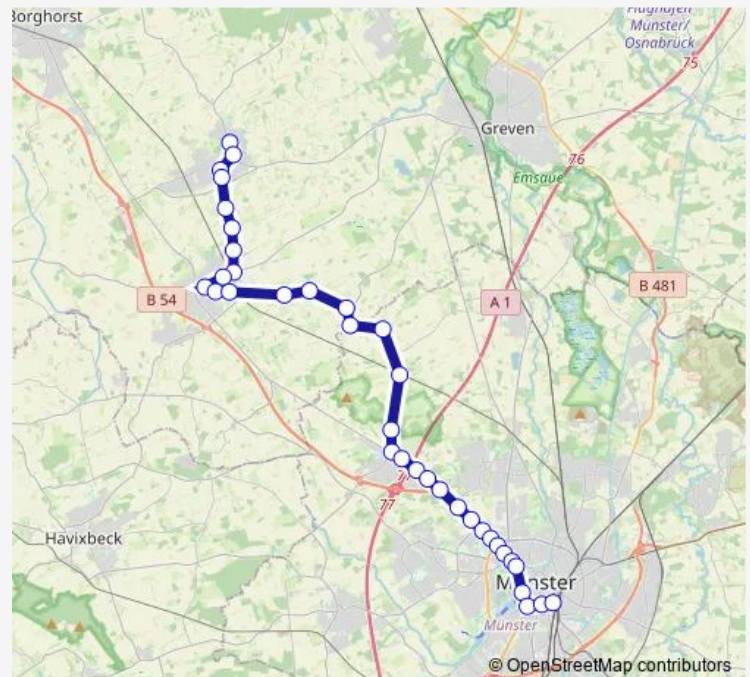

Bus 177

[Go to website](#)

Direction

Münster Hauptbahnhof — Borghorst, Neuer Markt

49 stops

[Open route schedule](#)

Münster Hauptbahnhof

Münster Ludgeriplatz

Münster St.-Antonius-Kirche

Münster Paulinum

Münster Schlossplatz

Münster Steinfurter Str

Münster Kapuzinerstraße

Münster Orleans-Ring

Münster Leonardo-Campus

Münster Technologiepark

Münster Kortenbreite

Münster Abzw. Wilkinghege

Münster Wilkinghege Golfplatz

Münster Haus Uhlenkotten

Münster Gewerbeg. Uhlenkotten

Münster Nienberge Friedhof

Münster Hägerstraße

Münster Vollmer

Münster Häger Bahnhof

Münster Uhlenbrock

Hansell, Beckmann

Route schedule

Münster Hauptbahnhof — Borghorst, Neuer Markt

Monday 09:45-15:50

Tuesday 09:45-15:50

Wednesday 09:45-15:50

Thursday 09:45-15:50

Friday 09:45-15:50

Saturday —

Sunday —

Route info

Direction: Münster Hauptbahnhof

Stops: 49

Trip Duration: 1 hour 1 min

■ 177 — Hauptbahnhof - Ludgeriplatz - Nienberge Friedhof - Hagebuttenweg - Neuer Markt **BusMaps**