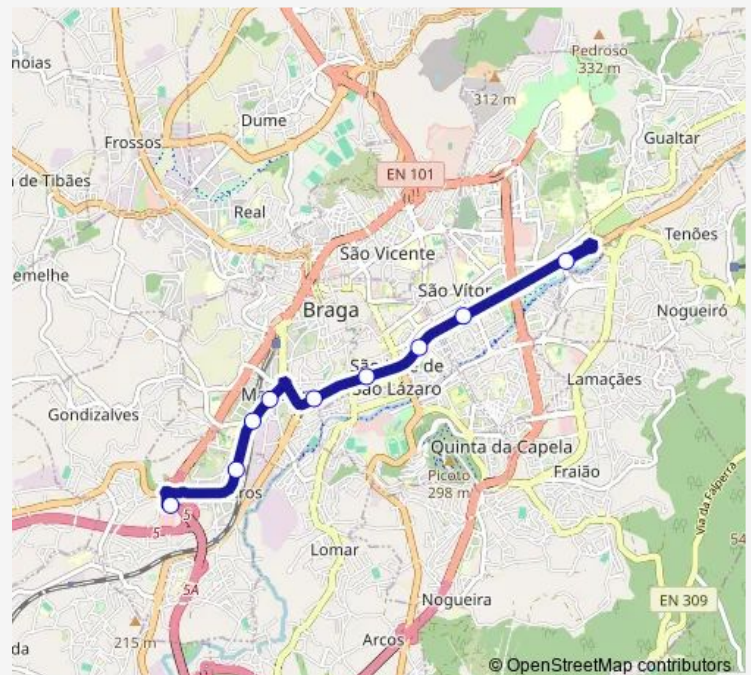

### Direction

João Paulo II (Inl) — E.Leclerc

9 stops

[Open route schedule](#)

João Paulo II (Inl)

João XXI (C Amarante)

João XXI (D Maria Ii)

Imac Conceição (Fujacal)

### Route schedule

João Paulo II (Inl) — E.Leclerc

Monday —

Tuesday —

Wednesday —

Thursday —

Friday 00:00-22:45

Saturday —

### Route info

Direction: João Paulo II (Inl)

Stops: 9

Trip Duration: 0 hour 15 min

177 — E.Leclerc - Parque Rodovia

## Direction

E.Leclerc — João Paulo II (Inl)

9 stops

[Open route schedule](#)

E.Leclerc

Padre Cruz (Igreja)

Padre Cruz (Livramento)

Padre Cruz (P Falcões)