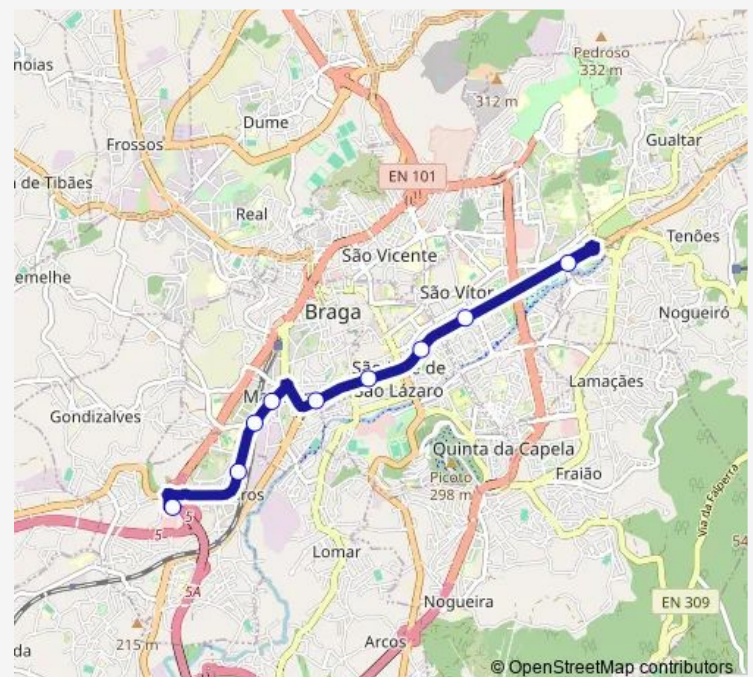

### Route schedule

João Paulo II (Inl) — E.Leclerc

Monday —

Tuesday —

Wednesday —

Thursday —

Friday

00:00-22:45

### Route info

Direction: João Paulo II (Inl)

Stops: 9

Trip Duration: 0 hour 15 min

■ 177 — E.Leclerc - Parque Rodovia

## Direction

E.Leclerc — João Paulo II (Inl)

9 stops

[Open route schedule](#)

E.Leclerc

Padre Cruz (Igreja)

Padre Cruz (Livramento)

Padre Cruz (P Falcões)

## Route schedule

E.Leclerc — João Paulo II (Inl)

Monday	—
Tuesday	—
Wednesday	—
Thursday	—
Friday	19:30-01:45 <sup>+1</sup>
Saturday	—
Sunday	—