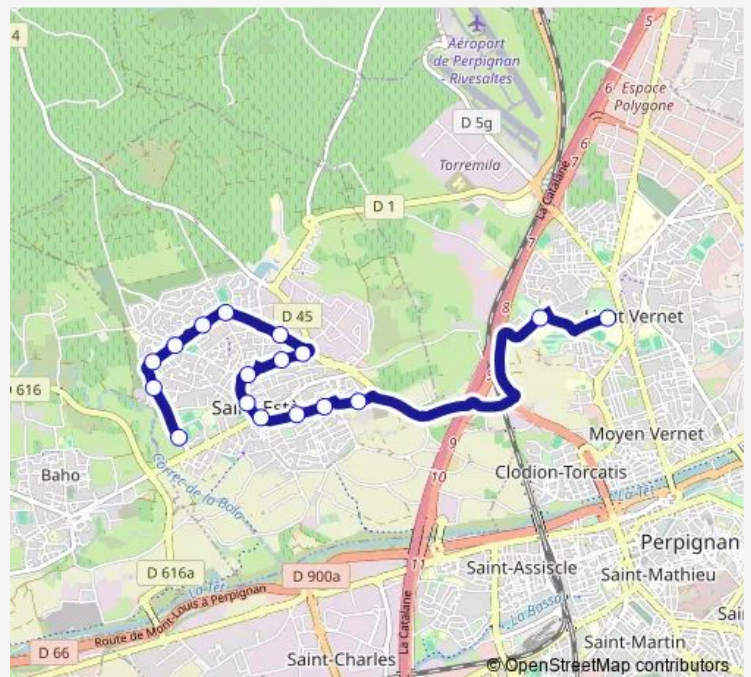

Bus 177 Baho - Lycée Maillol

[Go to website](#)

Direction

undefined — undefined

0 stops

[Open route schedule](#)

Route schedule

undefined — undefined

Monday 16:00-18:05

Tuesday 16:00-18:05

Wednesday 12:05

Thursday 16:00-18:05

Friday 16:00-18:05

Saturday —

Sunday —

Route info

Direction:

Stops: 0

Trip Duration: — min

177 — Baho - Lycée Maillol

Direction

Taillade — Lycée Maillol - Arrêt Scolaire 2

13 stops

[Open route schedule](#)

Taillade

Evora

Le Christ

Baho

St-Estève

Collège

Arago

Mairie - St-Estève