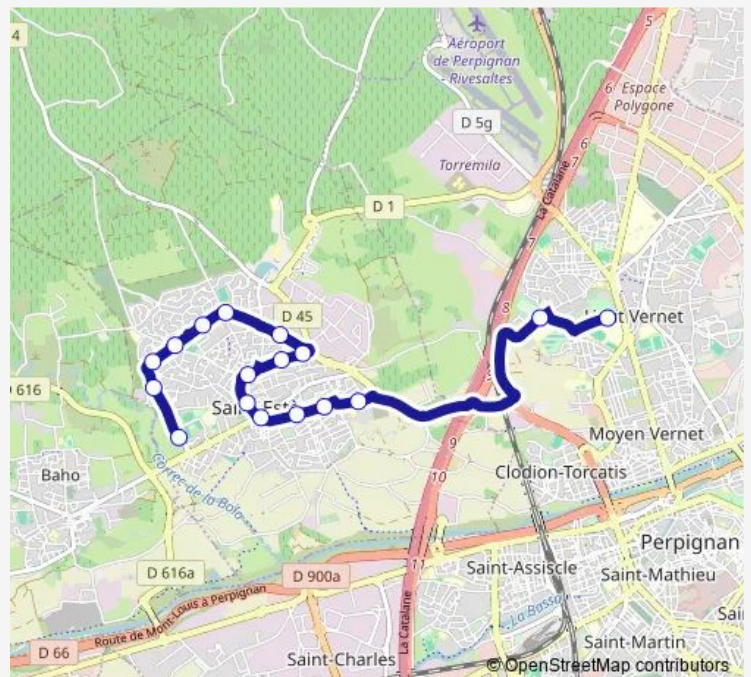

## Bus 177 Baho - Lycée Maillol

[Go to website](#)

### Direction

undefined — undefined

0 stops

[Open route schedule](#)

### Route schedule

undefined — undefined

Monday 16:00-18:05

Tuesday 16:00-18:05

Wednesday 12:05

Thursday 16:00-18:05

Friday 16:00-18:05

Saturday —

### Route info

Direction:

Stops: 0

Trip Duration: — min

177 — Baho - Lycée Maillol