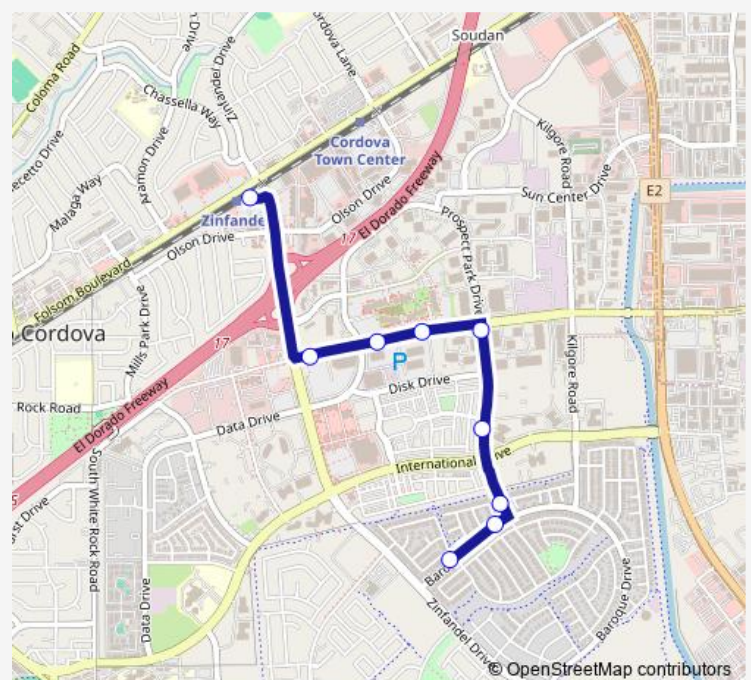

Bus 177 Cordovan - Villages

[Go to website](#)

Direction

Zinfandel DR & Zinfandel Crossing (Nb) — Baroque DR & Corvina DR (Wb)

9 stops

[Open route schedule](#)

Zinfandel DR & Zinfandel Crossing (Nb)

White Rock RD & Zinfandel DR (Eb)

White Rock RD & Data DR (Eb)

White Rock RD & Prospect Park DR (Eb)

Prospect Park DR & White Rock RD (Sb)

Prospect Park DR & Tower Park (Sb)

Prospect Park & Baroque DR (Sb)

Baroque DR & Pelara WAY (Wb)

Baroque DR & Corvina DR (Wb)

Sunday —

Route info

Direction: Zinfandel DR & Zinfandel Crossing (Nb)

Stops: 9

Trip Duration: 0 hour 7 min

Direction

Baroque DR & Corvina DR (Eb) — Zinfandel DR & Zinfandel Crossing (Nb)

7 stops

Monday 12:54-18:54

Tuesday 12:54-18:54

Wednesday 12:54-18:54

Thursday 12:54-18:54

Friday 12:54-18:54

Saturday —

Sunday —

Route info