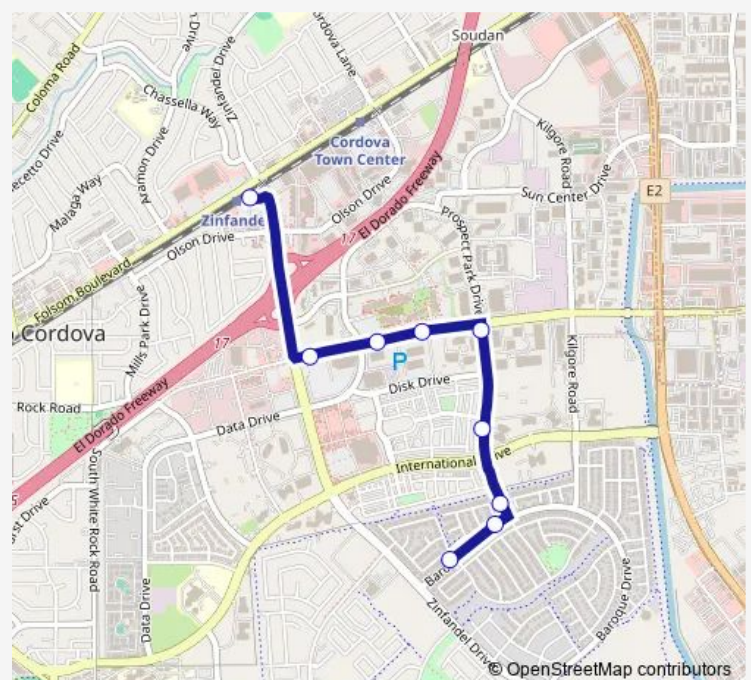

White Rock RD & Data DR (Eb)

White Rock RD & Prospect Park DR (Eb)

Prospect Park DR & White Rock RD (Sb)

Prospect Park DR & Tower Park (Sb)

Prospect Park & Baroque DR (Sb)

Baroque DR & Pelara WAY (Wb)

Baroque DR & Corvina DR (Wb)

Sunday —

Route info

Direction: Zinfandel DR & Zinfandel Crossing (Nb)

Stops: 9

Trip Duration: 0 hour 7 min

177 — Cordovan - Villages

Direction

Baroque DR & Corvina DR (Eb) — Zinfandel DR & Zinfandel Crossing (Nb)

7 stops

[Open route schedule](#)

Baroque DR & Corvina DR (Eb)

Prospect Park DR & Fiore DR (Nb)

Prospect Park DR & International DR (Nb)

Prospect Park DR & Disk DR (Nb)

White Rock RD & Prospect Park DR (Wb)

White Rock RD & Prospect Park DR (Wb)

Monday 12:54-18:54

Tuesday 12:54-18:54

Wednesday 12:54-18:54

Thursday 12:54-18:54

Friday 12:54-18:54

Saturday —

Sunday —

Route info