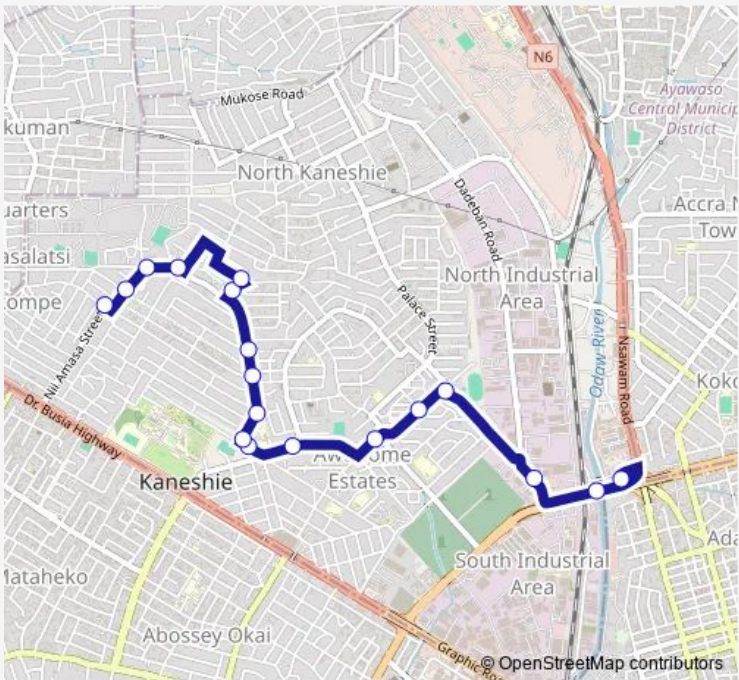

Bus 177 Circle ↔ Bubiashie-Atico

[Go to website](#)

Direction
 Circle — Atico
 18 stops
[Open route schedule](#)

- Circle
- Circle Neoplan Station
- Times
- Azumah Nelson Complex
- Bongo bar
- Roundabout
- Cocoa Clinic
- Bazaza
- Bishop
- Cottage
- Ola Balm
- Cemetery
- Bubuashie Control (Old Station)
- Fita
- Datus
- Vulcanizer
- Factory
- Atico

Route schedule
 Circle — Atico

Monday	06:00
Tuesday	06:00
Wednesday	06:00
Thursday	06:00
Friday	06:00
Saturday	06:00
Sunday	06:00

Route info
 Direction: Circle
 Stops: 18
 Trip Duration: 0 hour 26 min

177 — Circle ↔ Bubiashie-Atico BusMaps

Direction

Atico — Circle

24 stops

[Open route schedule](#)

Atico

Add a name to the stop with Junglebus app

Pharmacy

Bubuashie Control (Old Station)

Trip Duration: 0 hour 23 min

177 Bus time schedules and route maps are available in an offline PDF at busmaps.com. Use the busmaps.com website to see live bus times, train schedule or subway schedule, and step-by-step directions for all public transit in Accra