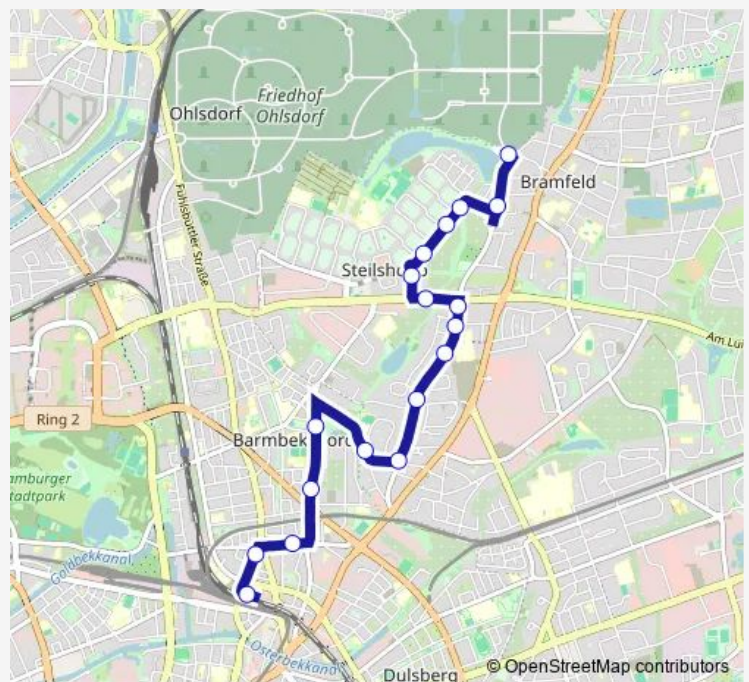

### Direction

Bramfelder See — U S Barmbek

18 stops

[Open route schedule](#)

Bramfelder See

Leeschenblick

Borchertring

Gründgensstraße (Ost)

### Route schedule

Bramfelder See — U S Barmbek

Monday	04:20-00:06 <sup>+1</sup>
Tuesday	04:20-00:06 <sup>+1</sup>
Wednesday	04:20-00:06 <sup>+1</sup>
Thursday	04:20-00:06 <sup>+1</sup>
Friday	04:20-00:06 <sup>+1</sup>
Saturday	04:46-00:06 <sup>+1</sup>
Sunday	05:25-00:06 <sup>+1</sup>

### Route info

Direction: Bramfelder See

Stops: 18

Trip Duration: 0 hour 20 min

■ 177 — %UB %SB Barmbek > Owiesenstraße > Bramfeld (Heukoppel)

## Direction

U S Barmbek — Bramfelder See

17 stops

[Open route schedule](#)

U S Barmbek

Hellbrookstraße

Harzensweg

U Habichtstraße (Steilshooper Straße)