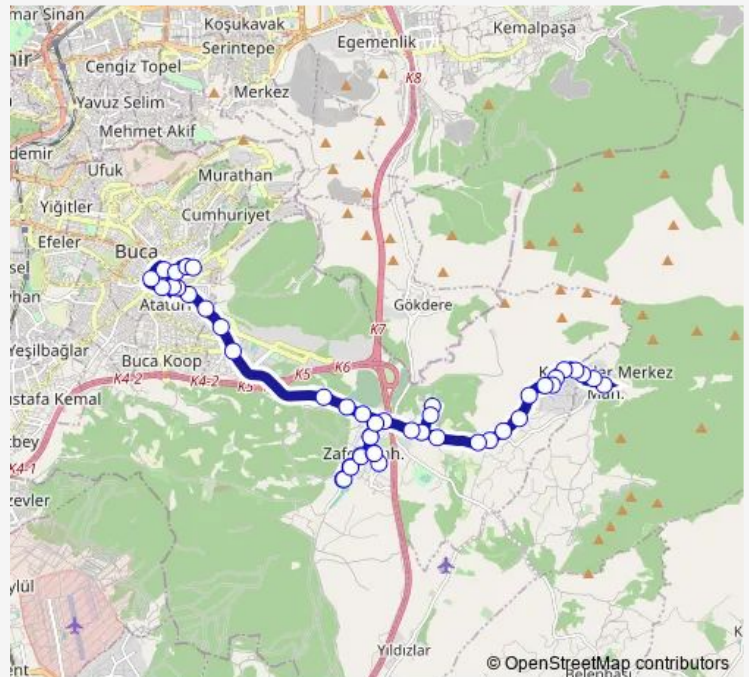

Thursday 06:25-20:05

Friday 06:25-20:05

Saturday 06:25-20:05

Sunday 07:45-19:45

Route info

Direction: Adatepe Son Durak

Stops: 45

Trip Duration: 1 hour 20 min

177 — Kaynaklar - Adatepe

BusMaps

Muzaffer Ersezgin

Besiciler

Soğuk Hava

Balık Hali Son Durak

Soğuk Hava

Depo

Route info

Direction: Kaynaklar Son Durak

Stops: 47

Trip Duration: 1 hour 22 min

Muzaffer Ersezgin

Besiciler

Soğuk Hava

Balık Hali Son Durak